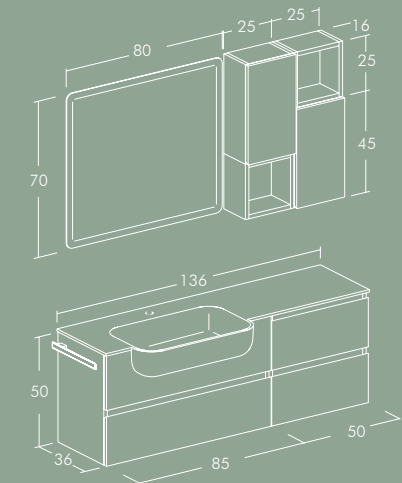

FREEDOM | 15

Finitura: Verde Salvia, Bianco Laccati Lucidi;
Tipologia Base: Base Per Top Lavabo Semincasso + base 2 cassetti;
Specchio: Retroilluminato A Led "Floppy 100" H 70 X L 100 Cm;
Lavabo: Top Politek Con Vasca Int. In Semi-Incasso Sp. 1,5 X L 136 Cm.

Finish: Sage Green, White Lacquered Matts;
Base Type: Washbasin Unit For Semi-Recessed Basin + storage base 2 drawers;
Mirror: Backlite With Leds "Floppy 100" H 70 X L 100 Cm;
Washbasin: Politek Top With Int. Basin Semi-Recessed Th. 1,5 X L 136 Cm.