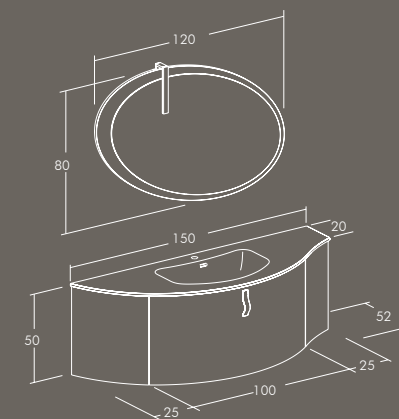

Washbasin:

Politek Integral Top Th. 1,5 X L 150 Cm.