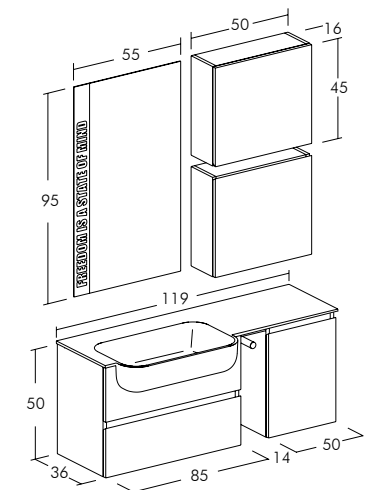

Lavabo: Top Politek Con Vasca Int. In Semi-Incasso Sp. 1,5 X L 119 Cm.

Finish: Oak Tobacco;

Base Type: Washbasin Unit For Semi-Recessed Basin + towel holder and storage base 1 door;

Mirror: Backlite With Leds "Freedom" H 95 X L 55 Cm;

Washbasin: Politek Top With Int. Basin Semi-Recessed Th. 1,5 X L 119 Cm.

FREEDOM | 17

Finitura: Laccato Bianco Lucido - Rovere Terra;
Tipologia Base: Base Porta lavabo 1 Cassettone + base 2 ante;
Specchio: Filo Lucido H 52 X L 115 Cm;
Lavabo: Top In Resina Materica Con Vasca Integrata C. Grigio Fumo Sp. 1.5 X L 156 Cm