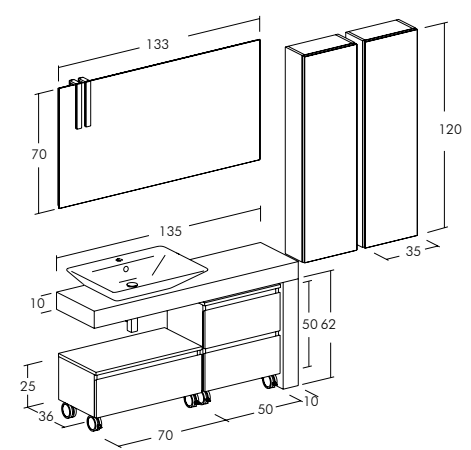

FREEDOM | 13

Finitura: Abete Rusticato, Canapa Laccato Opaco;
Tipologia Base: Carrelli Con Ruote 1 E 2 Cassetti;
Specchio: Filo Lucido H 70 X L 13,3 Cm;
Lavabo: In Appoggio In Ceramica "Freedom".

Finish: Rustic Fir Wood, Hemp Lacquered Matt;
Base Type: Trolleys With Wheels 1 And 2 Drawers;
Mirror: Polished Edge H 70 X L 13,3 Cm;
Washbasin: Ceramic Surface-Mounted Washbasin "Freedom".