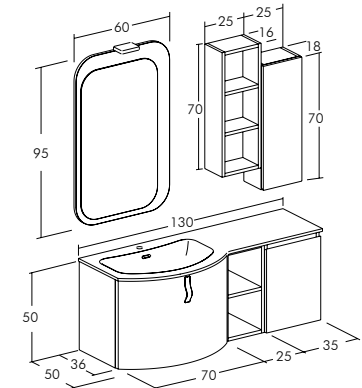

Base Type:

Washbasin Unit 2 Curved Drawers + end bases with curved doors;

Mirror:

"Disco" H 80 X L 80 Cm;

Washbasin:

Glass Integral Top Lavender Color Th. 1 X L 135 Cm.

FREEDOM | 03

Finitura: Rovere Sabbia, Bianco Laccato Lucido;
Tipologia Base: Portalavabo Curvo 1 Cassettone + vano a giorno e anta;
Specchio: "Compact" H 95 X L 60 Cm;
Lavabo: Top Politek Con Vasca Integrata Sp. 1,5 X L 130 Cm.

Finish: Oak Sand, White Lacquered Matt;
Base Type: Curved Washbasin Unit 1 Drawer + open compartment and door;
Mirror: "Compact" H 95 X L 60 Cm;
Washbasin: Politek Top With Integrated Basin Th. 1,5 X L 130 Cm.