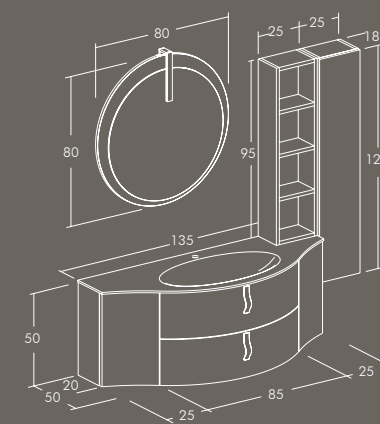

Base Type:

Washbasin Unit 2 Curved Drawers + end bases with curved doors;

Mirror:

"Disco" H 80 X L 80 Cm;

Washbasin:

Glass Integral Top Lavender Color Th. 1 X L 135 Cm.

FREEDOM | 03

Finitura: Rovere Sabbia, Bianco Laccato Lucido;
Tipologia Base: Portalavabo Curvo 1 Cassettone + vano a giorno e anta;
Specchio: "Compact" H 95 X L 60 Cm;
Lavabo: Top Politek Con Vasca Integrata Sp. 1,5 X L 130 Cm.

Finish: Oak Sand, White Lacquered Matt;
Base Type: Curved Washbasin Unit 1 Drawer + open compartment and door;
Mirror: "Compact" H 95 X L 60 Cm;
Washbasin: Politek Top With Integrated Basin Th. 1,5 X L 130 Cm.