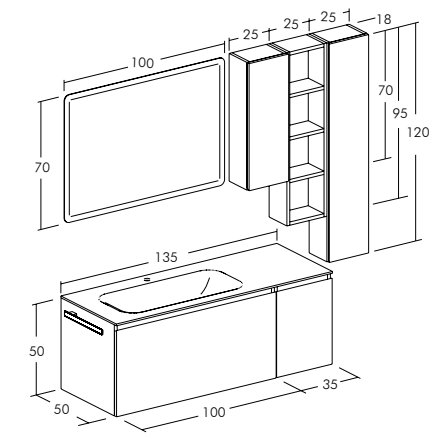

FREEDOM | 14

1. **Finitura:** Canapa, Caffè Latte, Verde Acqua, Laccati Opachi;
   Tipologia Base: Porta Lavabo 1 Cassettone con cassetto interno + base contenitore 1 anta;
   Specchio: Retroilluminato A Led "Floppy 100" H 70 X L 100 Cm;
   Lavabo: Top In Vetro Con Vasca Integrata Colore Caffè Latte Sp. 1 X L 135 Cm.
2. **Finish:** Hemp, Coffee Milk, Green Water, Lacquered Matts;
   Base Type: Washbasin Unit 1 Drawer with internal drawer + storage base 1 door;
   Mirror: Backlit With Leds "Floppy 100" H 70 X L 100 Cm;
   Washbasin: Glass Integral Top Color Coffee Milk Sp. 1 X L 135 Cm.