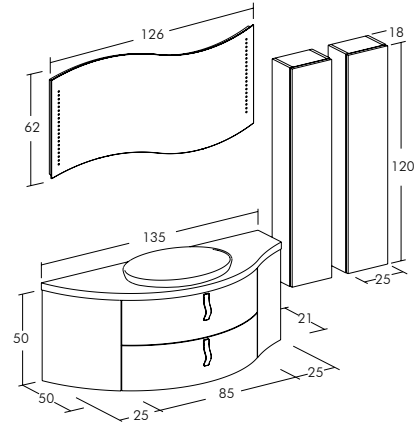

FREEDOM | 07

Finitura: Rovere Terra, Bianco Laccato Lucido;
Tipologia Base: Portalavabo Curvo 2 Cassetti + basi terminali con ante curve;
Specchio: Retroilluminato A Led "Onda" H 62 X L 126 Cm;
Lavabo: Lavabo Incasso In Ceramica "Softly In".

Finish: Oak Land, White Lacquered Gloss;
Base Type: Curved Washbasin Unit 2 Drawers + end bases with curved doors;
Mirror: Backlit With Leds "Onda" H 62 X L 126 Cm;
Washbasin: Recessed Ceramic Washbasin "Softly In".