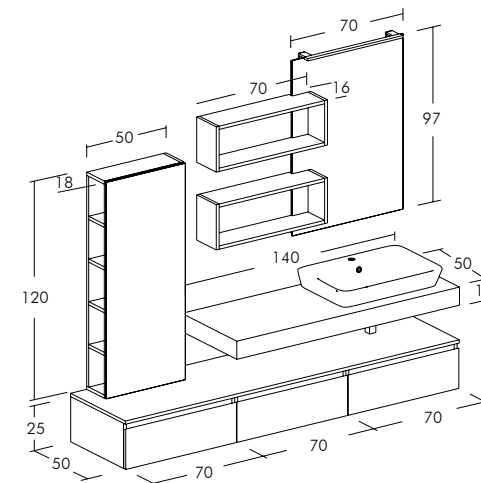

Finitura:

Rovere Sabbia, Bianco Laccato Lucido;

Tipologia Base:

Basi Contenitore 1 Cassetto H 25 X L 70 Cm;

Specchio:

Specchio Filo Lucido H 97 X L 70 Cm;

Lavabo:

Lavabo In Appoggio In Ceramica "Ring".

Finish:

Oak Sand, White Lacquered Gloss ;

Base Type:

Storage Bases 1 Drawer H 25 X L 70 Cm;

Mirror:

Mirror Polished Edge H 97 X L 70 Cm;

Washbasin:

Ceramic Surface-Mounted Washbasin "Ring".