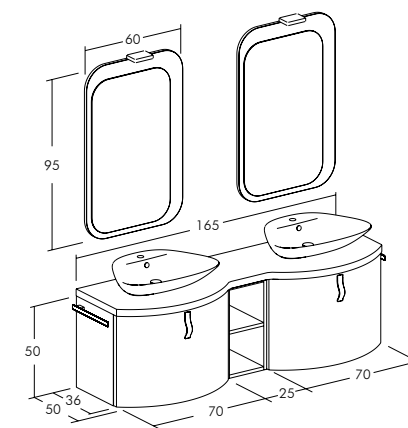

Finish:

Oak Tobacco, White Lacquered Gloss;

Base Type:

Curved Washbasin Unit 1 Drawer + open compartment;

Mirror:

"Compact" H 95 X L 60 Cm;

Washbasin:

Ceramic Surface-Mounted Washbasin "Pletro".