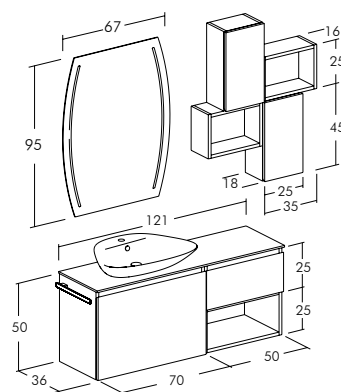

FREEDOM | 11

Finitura: Prugna Laccato Lucido, Glicine Laccato Lucido;
Tipologia Base: Portalavabo 1 Cassettone + cassetto e vano a giorno;
Specchio: Retroilluminato A Led "Arco" H 95 X L 67 Cm;
Lavabo: In Appoggio In Ceramica "Pletro".

Finish: Plum Lacquered Gloss, Wisteria Lacquered Gloss;
Base Type: Washbasin Unit 1 Drawer + drawer and open compartment;
Mirror: Backlit With Leds "Arco" H 95 X L 67 Cm;
Washbasin: Ceramic Surface-Mounted Washbasin "Pletro".