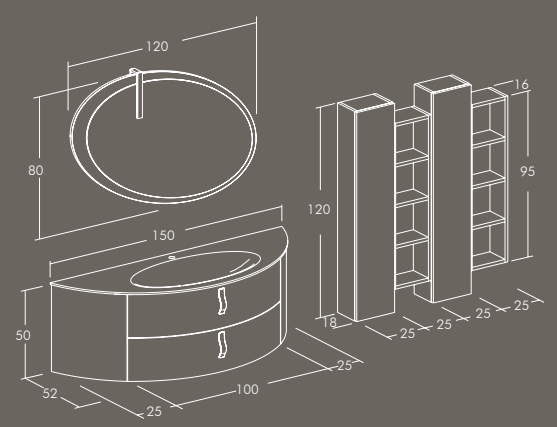

FREEDOM | 05

Finitura: Rovere Sabbia;
Tipologia Base: Portalavabo Curvo 2 Cassetti + basi terminali con ante curve;
Specchio: "Orbita" H 80 X L 120 Cm;
Lavabo: Top In Vetro Con Vasca Integrata Colore Marrone Sp. 1 X L 150 Cm.

Finish: Oak Sand;
Base Type: Curved Washbasin Unit 2 Drawers + end bases with curved doors;
Mirror: "Orbita" H 80 X L 120 Cm;
Washbasin: Glass Top With Integrated Basin Color Brown Th. 1 X L 150 Cm.