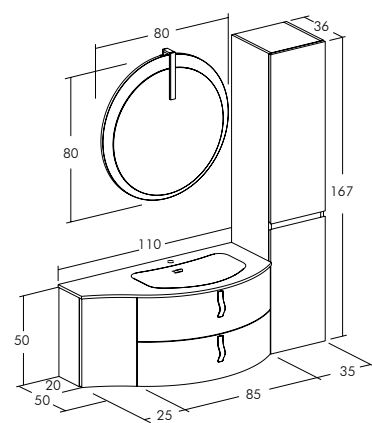

FREEDOM | 04

Finitura: Canapa Laccato Lucido;
Tipologia Base: Portallavabo Curvo 2 Cassetti + base terminale curva;
Specchio: "Disco" H 80 X L 80 Cm;
Lavabo: Top Politek Con Vasca Integrata Sp. 1,5 X L 110 Cm.

Finish: Hemp Lacquered Gloss;
Base Type: Curved Washbasin Unit 2 Drawers + end base with curved door;
Mirror: "Disco" H 80 X L 80 Cm;
Washbasin: Politek Top With Integrated Basin Th. 1,5 X L 110 Cm.