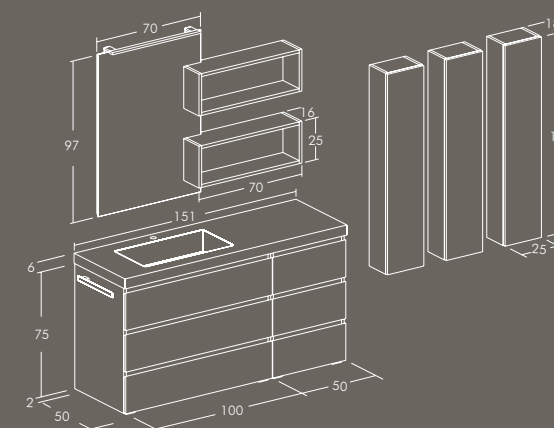

FREEDOM | 10

Finitura:
Rovere Terra;
Tipologia Base:
Portalavabo 3 Cassetti + base contenitore 3 cassetti;
Specchio:
Filo Lucido H 70 X L 97 Cm;
Lavabo:
Top Veletta In Resina Materica Colore Grigio Antracite Con Vasca Integrata
Sp. 6 X L 151 Cm.

Finish:
Oak Land;
Base Type:
Washbasin Unit 3 Drawers + storage base 3 drawers;
Mirror:
Polished Edge H 70 X L 97 Cm;
Washbasin:
"Stone Effect Resin" Anthracite Gray Color Top Th. 6 X L 151 Cm.