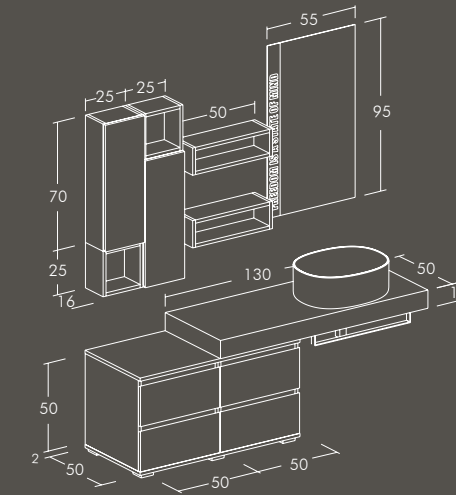

Versione Con Lavabo "Nice 60"
Version With Washbasin "Nice 60"

Finitura:
Rovere Terra, Verde Acqua Laccato Lucido;
Tipologia Base:
Basi Contenitore 2 Cassetti;
Specchio:
Retroilluminato A Led "Freedom" H 95 X L 55 Cm;
Lavabo:
Top Velella In Legno Laminato Sp. 10 X L 130 Cm.

Finish:
Oak Ground, Green Water Lacquered Gloss;
Base Type:
Storage Bases 2 Drawers;
Mirror:
Backlit With Leds "Freedom" H 95 X L 55 Cm;
Washbasin:
Laminated Wood Thick Hollow Top Th H 10 X L 130 Cm