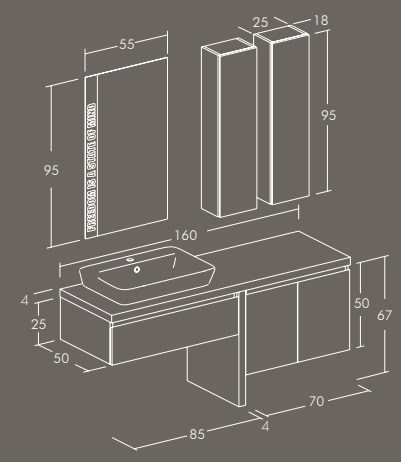

FREEDOM | 12

- **Finitura:**
  Abete Rusticato, Bianco Laccato Lucido;
- **Tipologia Base:**
  Portalavabo 1 Cassetto + base 2 ante;
- **Specchio:**
  "Freedom" H 95 X L 55 Cm;
- **Lavabo:**
  Lavabo In Appoggio In Ceramica "Ring".

- **Finish:**
  Rustic Fir Wood, White Lacquered Gloss;
- **Base Type:**
  Washbasin Unit 1 Drawer + storage base 2 doors;
- **Mirror:**
  Backlite With Leds "Freedom" H 95 X L 55 Cm;
- **Washbasin:**
  Ceramic Surface-Mounted Washbasin "Ring".