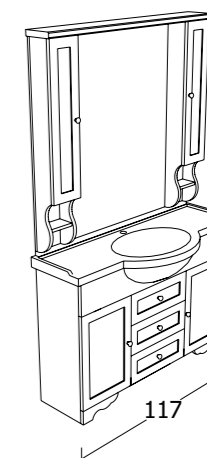

Provenzale_35

FINITURA: SABBIA ANTICO;
TIPOLOGIA BASE: BASE 2 ANTE E 2 CASSETTI;
SPECCHIERA: SPECCHIERA CON FARETTI ALOGENI E 2 PENSILI;
LAVABO: TOP LAVABO INTEGRALE IN CERAMICA.

FINISH: ANTIQUE SAND;
BASE TYPE: BASE 2 DOORS AND 2 DRAWERS;
MIRROR: MIRROR WITH HALOGEN SPOT LIGHTS AND 2 WALL CUPBOARDS;
WASHBASIN: CERAMIC WASHBASIN TOP.

CODICE. CODE	DESCRIZIONE. DESCRIPTION
01925	Specchiera con 2 pensili L120 H113 Mirror with 2 cupboards L120 H113
01920	Base per lavabo 2 ante 2 cassetti L117 H80 Storage base 2 doors 2 drawers L117 H80
1526	Top Lavabo integrale in ceramica 120 Integrated ceramic washbasin top 120