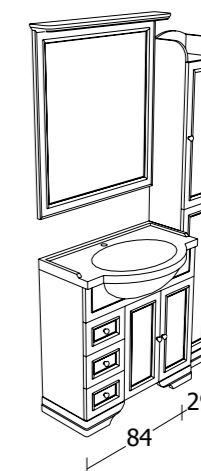

Mediterraneo_10

FINITURA: NOCE;
TIPOLOGIA BASE: BASE 2 ANTE E 3 CASSETTI CON COLONNA 2 ANTE;
SPECCHIERA: SPECCHIERA CON FARETTI ALOGENI;
LAVABO: TOP LAVABO INTEGRALE IN CERAMICA.

FINISH: WALNUT;
BASE TYPE: BASE 2 DOORS AND 3 DRAWERS, WITH 2-DOOR COLUMN;
MIRROR: MIRROR WITH HALOGEN SPOT LIGHTS;
WASHBASIN: INTEGRATED CERAMIC WASHBASIN TOP.

CODICE. CODE	DESCRIZIONE. DESCRIPTION
2833	Specchiera con faretti L81 H96 Mirror with spot lights L81 H96
2801	Base per lavabo 2 ante 3 cassetti L81 H80 Storage base 2 doors 3 drawers L81 H80
1533	Top Lavabo integrale in ceramica 82 Integrated ceramic washbasin top 82
2810	Colonna con anta con telaio e vetro L27 H189 Column with frame and glass door L27 H189