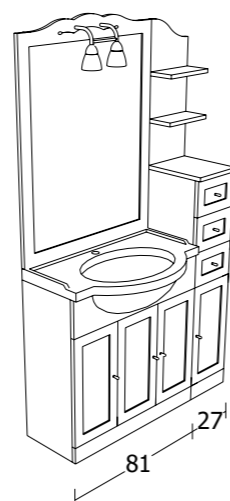

Perlage_11

FINITURA: NOCE;
TIPOLOGIA BASE: BASE 3 ANTE E SEMICOLONNA CON 3 CASSETTI E 1 ANTA;
SPECCHIERA: SPECCHIERA SAGOMATA CON LAMPADA E MENSOLE;
LAVABO: TOP LAVABO INTEGRALE IN CERAMICA.

FINISH: WALNUT;
BASE TYPE: BASE 3 DOORS AND SEMI-COLUMN WITH 3 DRAWERS AND 1 DOOR;
MIRROR: SHAPED MIRROR WITH LAMP AND SHELVES;
WASHBASIN: INTEGRATED CERAMIC WASHBASIN TOP.

CODICE. CODE	DESCRIZIONE. DESCRIPTION
617	Lampada Cromo Chromed Lamp
0621	Specchiera sagomata L81 H108 Shaped mirror L81 H108
0602	Base per lavabo 3 ante L81 H80 Storage base 3 doors L81 H80
1533	Top Lavabo integrale in ceramica 82 Integrated ceramic washbasin top 82
0611	Schienale 2 mensole L27 dx/sx Back panel 2 shelves L27 right/left
0610	Colonna con Top L27 H118 Column with Top L27 H118

P_11 CM108