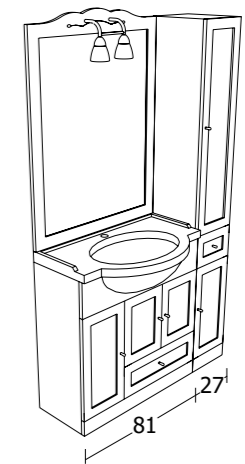

Perlage_18

FINITURA: NOCE;
TIPOLOGIA BASE: BASE 3 ANTE E UN CASSETTO E COLONNA CON 1 CASSETTO E 2 ANTE;
SPECCHIERA: SPECCHIERA SAGOMATA CON LAMPADA;
LAVABO: TOP LAVABO INTEGRALE IN CERAMICA.

FINISH: WALNUT;
BASE TYPE: BASE 3 DOORS AND ONE DRAWER AND COLUMN WITH 1 DRAWER AND 2 DOORS;
MIRROR: SHAPED MIRROR WITH LAMP;
WASHBASIN: INTEGRATED CERAMIC WASHBASIN TOP.

CODICE. CODE	DESCRIZIONE. DESCRIPTION
617	Lampada Cromo Chromed Lamp
0621	Specchiera sagomata L81 H108 Shaped mirror L81 H108
0606	Base per lavabo 3 ante 1 cassetto L81 H80 Storage base 3 doors 1 drawer L81 H80
1533	Top Lavabo integrale in ceramica L82 Integrated ceramic washbasin top L82
0630	Colonna 2 ante 1 cassetto L27 H188 Column with 2 doors 1 drawer L27 H188