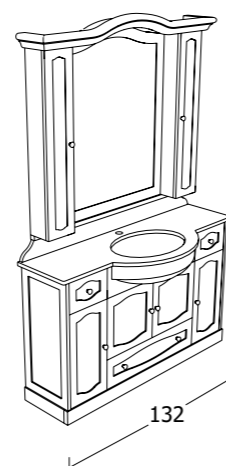

Smeraldo_25

FINITURA: ROVERE SBIANCATO PATINATO;
TIPOLOGIA BASE: BASE 4 ANTE 3 CASSETTI;
SPECCHIERA: SPECCHIERA SAGOMATA CON FARETTI ALOGENI E 2 PENSILI;
LAVABO: TOP IN MARMO TECNICO ROSA TOSCANA E LAVABO SOTTOPIANO IN CERAMICA MOD. "RETRÒ".

FINISH: GLOSSY WHITENED OAK;
BASE TYPE: BASE 4 DOORS 3 DRAWERS;
MIRROR: SHAPED MIRROR WITH HALOGEN SPOT LIGHTS AND 2 WALL CUPBOARDS;
WASHBASIN: TUSCANY PINK TECHNICAL MARBLE TOP AND CERAMIC UNDERCOUNTER WASHBASIN MOD. "RETRÒ".

CODICE. CODE	DESCRIZIONE. DESCRIPTION
0712	Specchiera con 2 pensili L125 H108 Mirror with 2 cupboards L125 H108
0751	Base con panciotto "Retrò" in legno 4 ante 3 cassetti L132 H80 Base for curved washbasin with "Retrò" vest 4 doors 3 drawers L132 H80
940	Lavabo sottopiano "Retrò" Recessed-washbasin "Retrò"