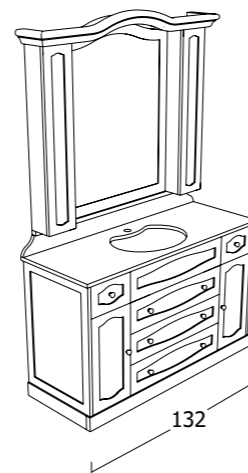

Smeraldo_10

FINITURA: AVORIO DECAPÈ;
TIPOLOGIA BASE: BASE 2 ANTE E 5 CASSETTI;
SPECCHIERA: SPECCHIERA SAGOMATA CON FARETTI ALOGENI E 2 PENSILI;
LAVABO: TOP IN MARMO TECNICO ROSA TOSCANA E LAVABO SOTTOPIANO IN CERAMICA MOD. "IDEA".

FINISH: IVORY DECAPÈ;
BASE TYPE: BASE 2 DOORS AND 5 DRAWERS;
MIRROR: SHAPED MIRROR WITH HALOGEN SPOT LIGHTS AND 2 WALL CUPBOARDS;
WASHBASIN: TUSCANY PINK TECHNICAL MARBLE TOP AND CERAMIC UNDERCOUNTER WASHBASIN MOD. "IDEA".

CODICE. CODE	DESCRIZIONE. DESCRIPTION
0712	Specchiera con 2 pensili L125 H108 Mirror with 2 cupboards L125 H108
0711	Base ad incasso 2 ante 5 cassetti L132 H80 Base for recessed washbasin 2 doors 5 drawers L132 H80
926	Lavabo sottopiano "Idea" Recessed-washbasin "Idea"