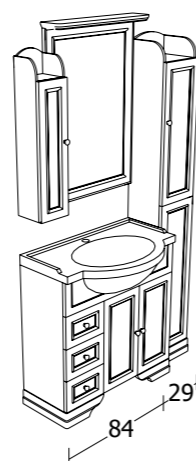

Mediterraneo_11

FINITURA: GRIGIO CERA ANTICO;
TIPOLOGIA BASE: BASE 2 ANTE E 3 CASSETTI CON COLONNA 2 ANTE;
SPECCHIERA: SPECCHIERA CON FARETTI ALOGENI E PENSILE;
LAVABO: TOP LAVABO INTEGRALE IN CERAMICA.

FINISH: ANTIQUE WAX GREY;
BASE TYPE: BASE 2 DOORS AND 3 DRAWERS, WITH 2-DOOR COLUMN;
MIRROR: MIRROR WITH HALOGEN SPOT LIGHTS AND WALL CUPBOARD;
WASHBASIN: INTEGRATED CERAMIC WASHBASIN TOP.

CODICE. CODE	DESCRIZIONE. DESCRIPTION
2831	Specchiera con faretti L63 H96 Mirror with spot lights L63 H96
2820	Pensile con anta con telaio e vetro L18 H87 Wall cupboard with frame and glass door L18 H87
2801	Base per lavabo 2 ante 3 cassetti L81 H80 Storage base 2 doors 3 drawers L81 H80
1533	Top Lavabo integrale in ceramica 82 Integrated ceramic washbasin top 82
2810	Colonna con anta con telaio e vetro L27 H189 Column with frame and glass door L27 H189

M_11 CM108