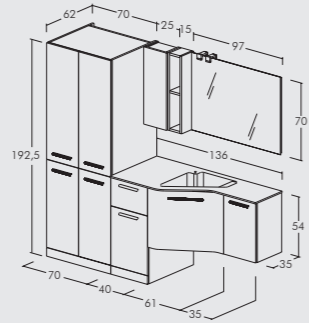

Urban / Lavanderia | 9

Finitura Rovere Tranchè bianco. Base porta lavabo doppia profondità 1 cassetto + basi con ante e cassetto. Top Ocritech con vasca integrata.

White Oak Tranchè. Double depth washbasin unit 1 drawer + storage bases with doors and drawer. Ocritech top with integrated basin.