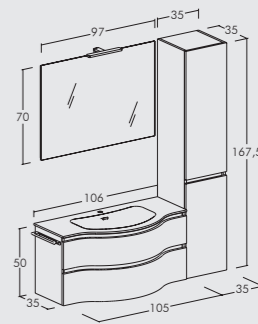

Finitura Rovere Tranchè chiaro. Base porta lavabo curvo 2 cassetti + colonna 2 ante. Top lavabo in in Ocritech con vasca integrata.

Light Oak Tranchè finish. Curved washbasin unit 2 drawers + column 2 doors. Ocritech top with integrated basin.