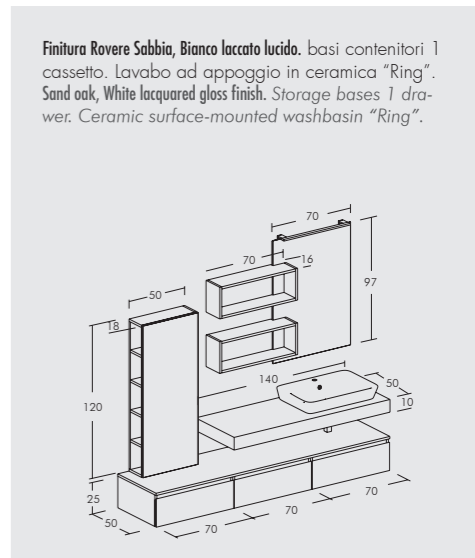

Finitura Rovere Sabbia, Bianco laccato lucido. basi contenitori 1 cassetto. Lavabo ad appoggio in ceramica "Ring". **Sand oak, White lacquered gloss finish.** Storage bases 1 drawer. Ceramic surface-mounted washbasin "Ring".