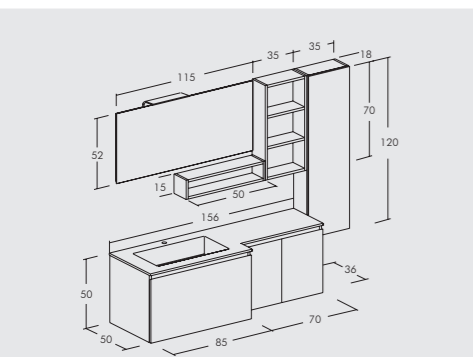

Finitura Rovere Terra, Bianco laccato lucido. Base porta lavabo 1 cassetto + base 2 ante. Top in Resina Materica con vasca integrata, colore grigio fumo. **Ground Oak, White lacquered gloss finish.** Washbasin unit 1 drawer + storage base 2 doors. "Stone effect Resin" top with integrated basin, gray smoke color.