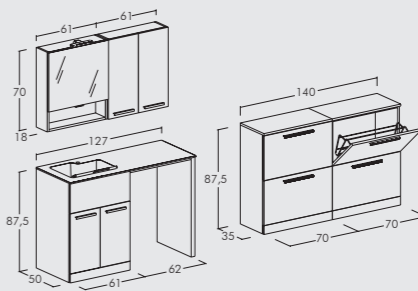

Urban / Lavanderia | 8

Finitura Rovere Tranchè chiaro.
Base porta lavabo 2 ante.
Top Ocritech con vasca integrata.

Light oak tranchè finish.
Washbasin unit 2 doors.
Ocritech top with integrated basin.