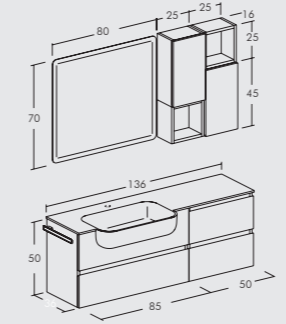

Finitura Verde salvia, Bianco laccato lucido. Base per top lavabo semincasso + base 2 cassetti. Top Politek con vasca integrata in semincasso.

Sage green, White lacquered gloss finish. Washbasin unit for semi-recessed basin + storage base 2 drawers. Politek top with integrated basin semi-recessed.

Freedom | 15