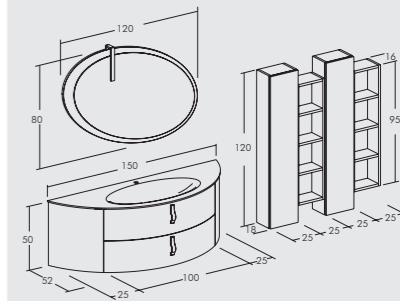

Finitura Rovere Sabbia. Base porta lavabo curvo 2 cassetti + basi terminali con ante curve. Top in vetro con vasca integrata.
Sand Oak, finish. Curvaed washbasin unit 2 curved drawers + end bases with curved doors. Glass top with integrated basin.