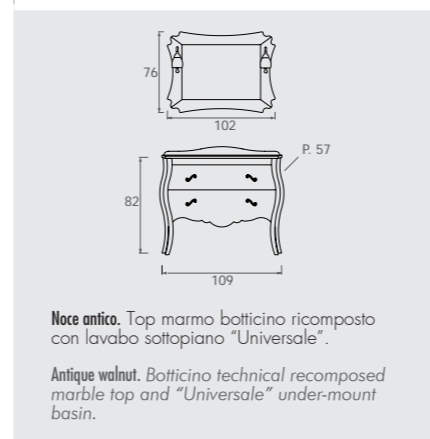

Noce antico. Top marmo botticino ricomposto con lavabo sottopiano "Universale".

Antique walnut. Botticino technical recomposed marble top and "Universale" under-mount basin.