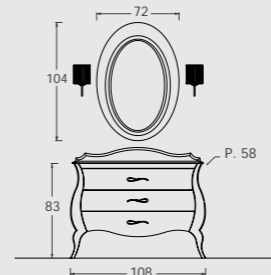

Noce. Top in marmo New Emperador e lavabo sottopiano "Universale".

Walnut. New Emperador marble top and standard wash-basin undertop.