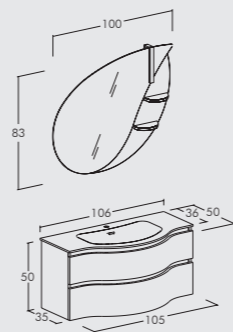

Finitura Rovere Tranchè chiaro, Tranchè bianco grigio antracite. Base porta lavabo curvo 2 cassetti. Top lavabo in in Ocritech con vasca integrata.

Light Oak Tranchè, anthracite grey Tranchè finish. Curved washbasin unit 2 drawers. Ocritech top with integrated basin.