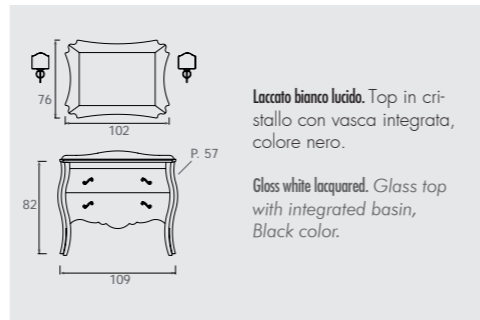

Laccato bianco lucido. Top in cristallo con vasca integrata, colore nero.

Gloss white lacquered. Glass top with integrated basin, Black color.