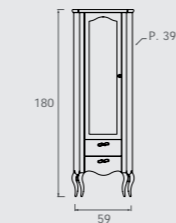

Bianco spigolato. Top marmo giallo sahara e lavabo sottopiano "Universale".

White rubbed. Yellow Sahara marble top and "Universale" under-mount basin.