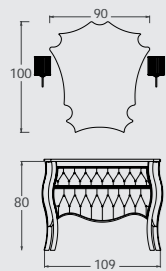

Bianco lucido. Cassetti con imbottitura capitonnè in pelle bianca. Top in cristallo con vasca integrata, colore bianco.

Glossy white. Drawers with white leather quilted padding. Glass top with integrated basin, white color.