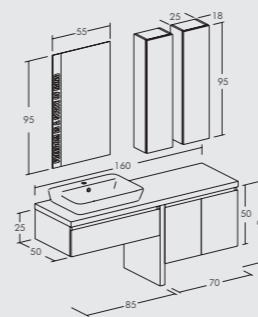

Finitura Abete rusticato, Bianco laccato lucido. Base porta lavabo 1 cassetto + base 2 ante. Lavabo in appoggio in ceramica "Ring".
Fir rustic wood, White lacquered gloss finish. Washbasin unit 1 drawer + storage base 2 doors. Ceramic surface-mounted washbasin "Ring".