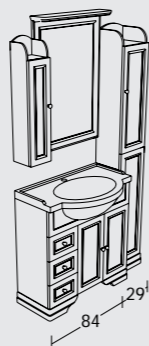

Grigio cera antico. Top Lavabo in ceramica con vasca integrata.

Antique wax grey. Ceramic top with integrated basin.