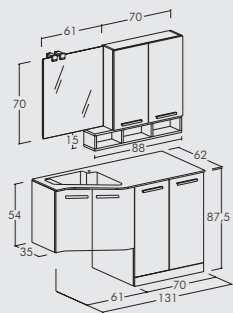

Finitura Rovere tranchè scuro, Rovere Tranchè bianco. Base porta lavabo doppia profondità 2 ante + base copri lavatrice. Top Ocritech con vasca integrata.

Dark Oak Tranchè, White Oak Tranchè. Double depth washbasin unit 2 doors + washing machine base. Ocritech top with integrated basin.

Urban / Lavanderia | 11