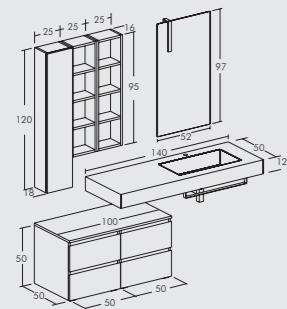

Finitura Abete rusticato, Bianco laccato lucido. Base porta lavabo 1 cassetto + base 2 ante. Lavabo in appoggio in ceramica "Ring".
Fir rustic wood, White lacquered gloss finish. Washbasin unit 1 drawer + storage base 2 doors. Ceramic surface-mounted washbasin "Ring".