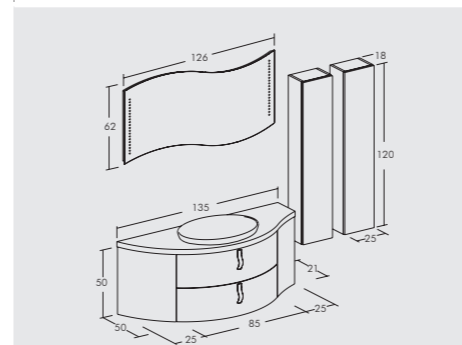

Finitura Rovere Terra, bianco laccato lucido. Base porta lavabo curvo 2 cassetti + basi terminali con ante curve. Lavabo incasso in ceramica "Softly in".
Land Oak, white lacquered gloss finish. Curvaed washbasin unit 2 curved drawers + end bases with curved doors. Recessed ceramic washbasin "Softly in".