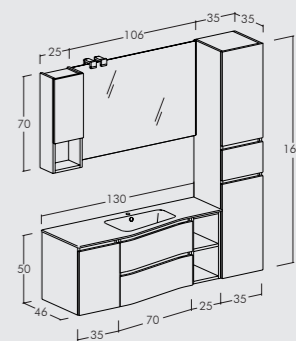

Finitura Rovere tranchè scuro, Rovere Tranchè bianco. Base porta lavabo doppia profondità 2 cassetti + vano a giorno e ante. Top Ocritech con vasca integrata.

Dark Oak Tranchè, White Oak Tranchè. Double depth washbasin unit 2 drawers + open compartment and door. Ocritech top with integrated basin.