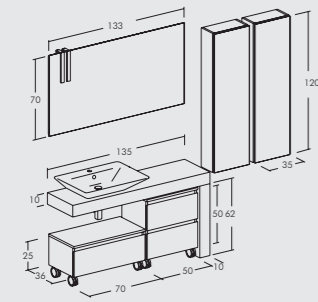

Finitura Abete Rusticato, Canapa laccato Opaco. Carrelli con ruote 1 e 2 cassetti. Lavabo in appoggio in ceramica "Freedom".

Fir rustic wood, Hemp lacquered matt finish. Trolleys with wheels 1 and 2 drawers. Ceramic surface-mounted washbasin "Freedom".

Freedom | 13