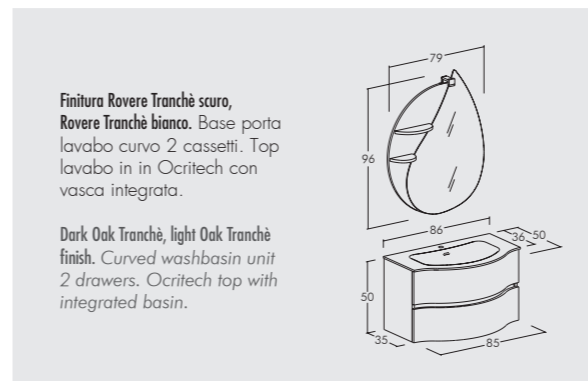

Finitura Rovere Tranchè scuro, Rovere Tranchè bianco. Base porta lavabo curvo 2 cassetti. Top lavabo in in Ocritech con vasca integrata.

Dark Oak Tranchè, light Oak Tranchè finish. Curved washbasin unit 2 drawers. Ocritech top with integrated basin.