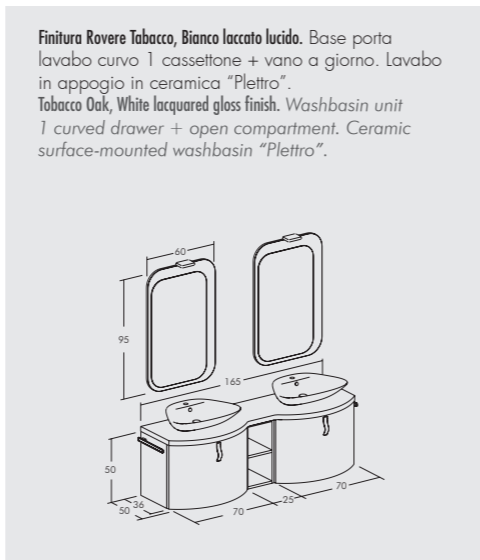

Finitura Rovere Terra, bianco laccato lucido. Base porta lavabo curvo 2 cassetti + basi terminali con ante curve. Lavabo incasso in ceramica "Softly in".
Land Oak, white lacquered gloss finish. Curvaed washbasin unit 2 curved drawers + end bases with curved doors. Recessed ceramic washbasin "Softly in".