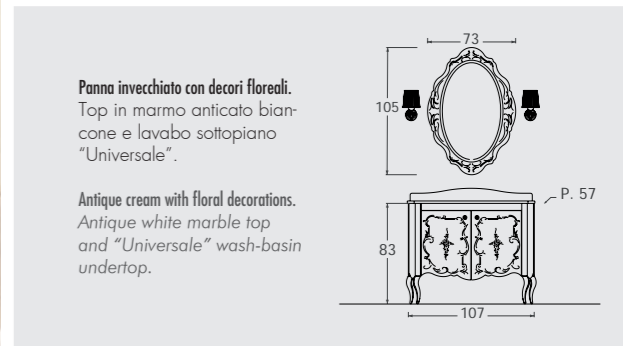

Narciso Decorato