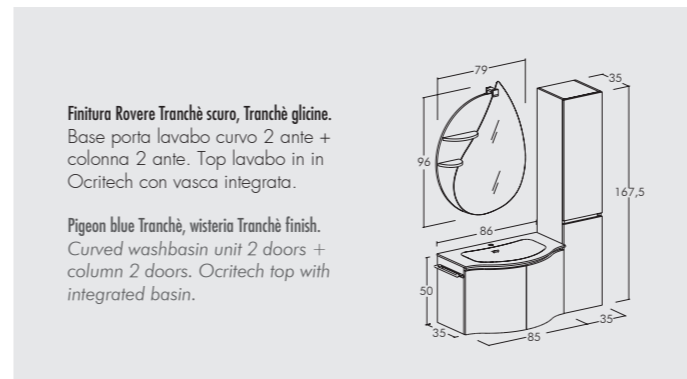

Finitura Rovere Tranchè scuro, Tranchè glicine. Base porta lavabo curvo 2 ante + colonna 2 ante. Top lavabo in in Ocritech con vasca integrata.

Pigeon blue Tranchè, wisteria Tranchè finish. Curved washbasin unit 2 doors + column 2 doors. Ocritech top with integrated basin.