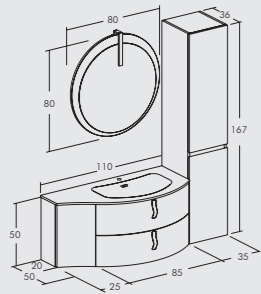

Finitura Canapa laccato lucido. Base porta lavabo curvo 2 cassetti + base terminale curva. Top Politek con vasca integrata.

Hemp lacquered gloss finish. Washbasin unit 2 curved drawers + end base with curved door. Politek top with integrated basin.

Freedom | 04