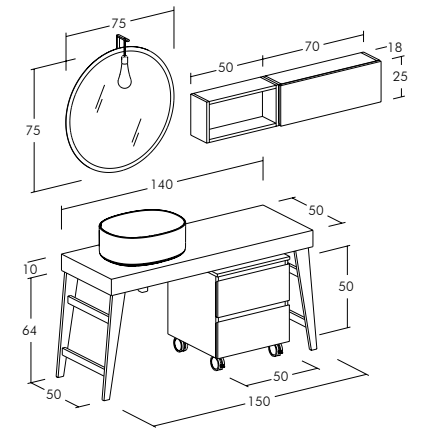

FREEDOM_F32

Bases and hanging wall units with matt smokey grey lacquered and solid dark fir wood. "Circle" beveled mirror with "Goccia" led light. Thick hollow top in solid dark fir wood with matt black colour ceramic washbasin "Nice 60".