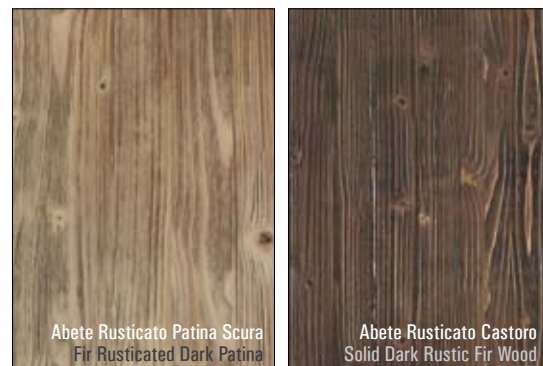

F37 / Pg. 72

F38 / Pg. 76

F01 / Pg. 80

F02 / Pg. 84

F020 / Pg. 148

**Melaminici e Laminati HPL - HPL Laminated and Melaminics**

MOBILI - TOP - TOP VELETTA IN OCRITECH  
FURNITURE - TOP - OCRITECH THICK HOLLOW TOP

**Gress Ceramico - Ceramic Gress**

SOLO PER TOP E ALZATINE  
ONLY FOR TOPS AND BACKSPLASHES

**Legno Massello di Abete - Fir Solid Wood**

TOP - SPECCHI - PENSILI E BASI A GIORNO - MENSOLE  
TOP - MIRRORS - OPEN HANGING WALL UNITS AND BASES - SHELVES