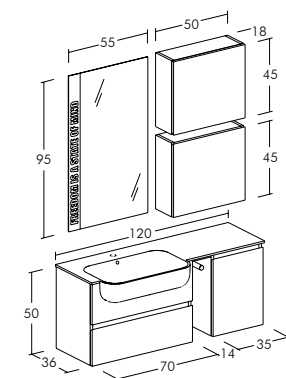

FREEDOM
F16