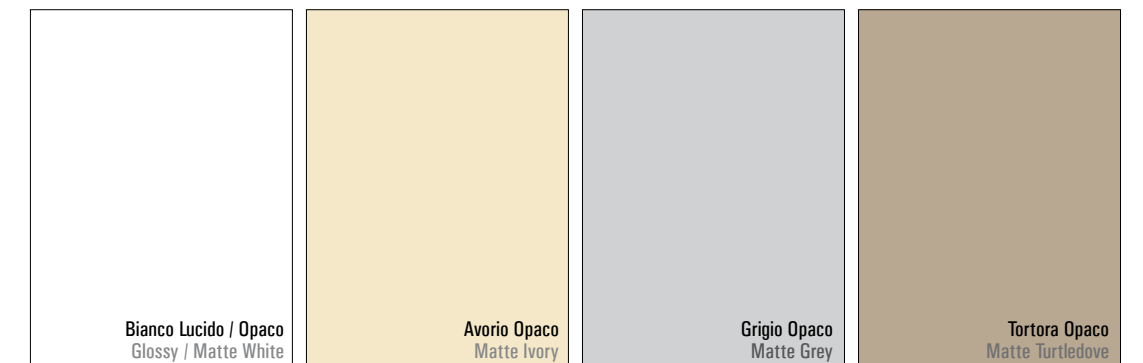

Ocritech - Ocritech

SOLO PER TOP E ALZATINE
ONLY FOR TOPS AND BACKSPLASHES