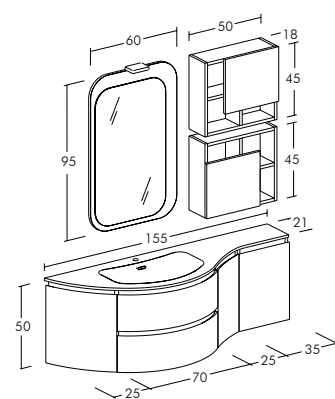

FREEDOM F30

Bases and hanging wall units with matt charcoal grey lacquered and grey chalk oak finish. Grey chalk oak "Compact" moulded mirror with "Compact 11" led light. Matt white Ocritech top with integrated basin.