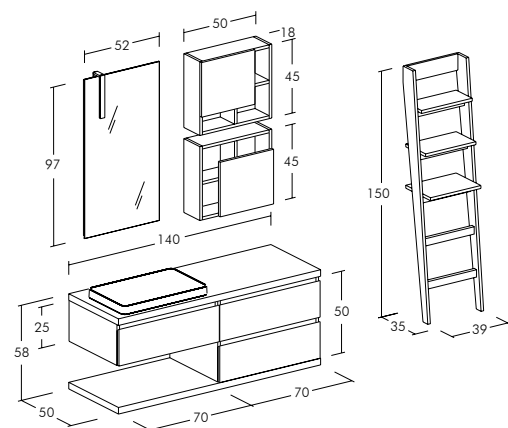

FREEDOM F38

Basi e pensili con finitura Rovere Gessato Artico e Rovere Terra. Specchio a filo lucido con lampada a led "Plexy 30". Top soprabase in legno melaminico finitura Rovere Gessato Artico con lavabo in ceramica "DANDY".

FREEDOM F38

Bases and hanging wall units with artic chalk oak and grey chalk oak finish. Polished edge mirror with "Plexy 30" led lights. Melaminic wood countertop in a grey chalk oak finish with a ceramic washbasin "DANDY".