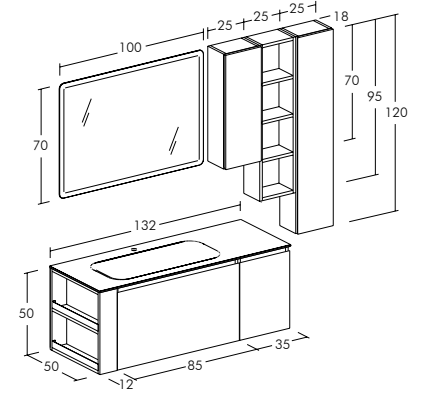

FREEDOM_F14

Bases and hanging wall units with matt hemp and grey smoke lacquered finish. Back lit mirror "Floppy 100" with led light. Glass top in smokey grey colour with integrated washbasin.