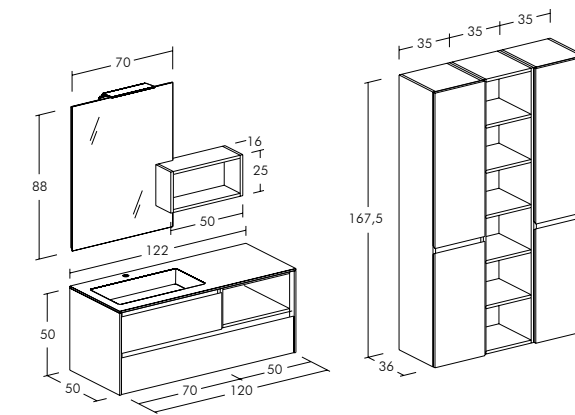

FREEDOM_F33

Basi e colonne con finitura Laccato Bianco Opaco e Rovere Sabbia. Fianchi di riporto base in ocritech bianco opaco. Specchio a filo lucido con lampada a led "Wave" bianca. Top in Ocritech con vasca integrata colore bianco opaco.

FREEDOM_F33

Bases and columns with matt white lacquered and sand oak finish. Carryover sides of the base in white opaque ocritech. Polished edge mirror with "Wave" led light. Top with integrated washbasin, in matt white Ocritech.