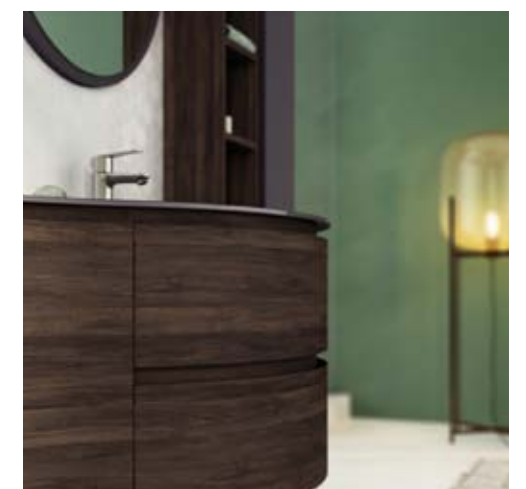

**FREEDOM**  
**MODERN BATHROOM**

**FREEDOM**  
**F21**

I top veletta Ocritech in laminato HPL con vasca integrata sono disponibili in tutte le finiture dei legni.  
HPL laminated Ocritech thick hollow top with integrated basin available in a variety of wood finishes.