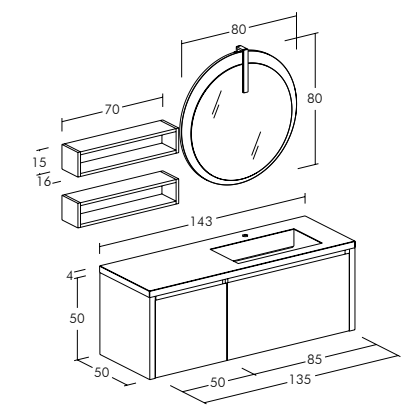

Legnobagno