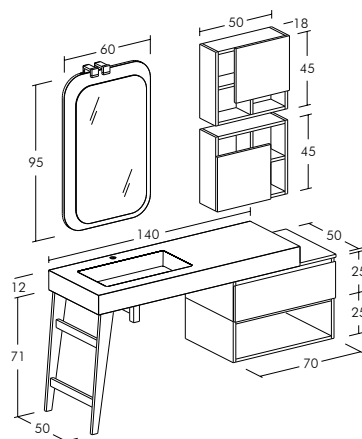

**FREEDOM**  
**MODERN BATHROOM**

**FREEDOM**  
**F21**

I top veletta Ocritech in laminato HPL con vasca integrata sono disponibili in tutte le finiture dei legni.  
HPL laminated Ocritech thick hollow top with integrated basin available in a variety of wood finishes.