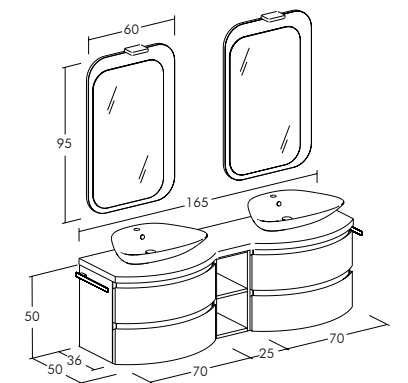

FREEDOM_F06

Bases with gloss white lacquered and tobacco oak finish. Gloss white lacquered moulded mirrors "Compact" with "Compact 11" led lights. Tobacco oak melaminic top with ceramic washbasins "Pletto".