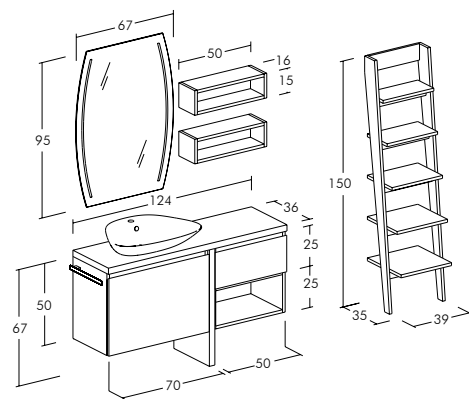

FREEDOM_F11

Basi e pensili con finitura Laccato Canapa Opaco e Rovere Gessato Artico. Specchio Retroilluminato a led "Arco". Top soprabase melaminico in Rovere Gessato Artico con lavabo in ceramica "Plettro".

FREEDOM_F11

Bases and hanging wall units with matt hemp lacquered and artichalk oak finish. Back lit mirror "Arco" with led light. Melaminic wood countertop in artichalk oak finish with ceramic washbasin "Plettro".

LegnoBagno