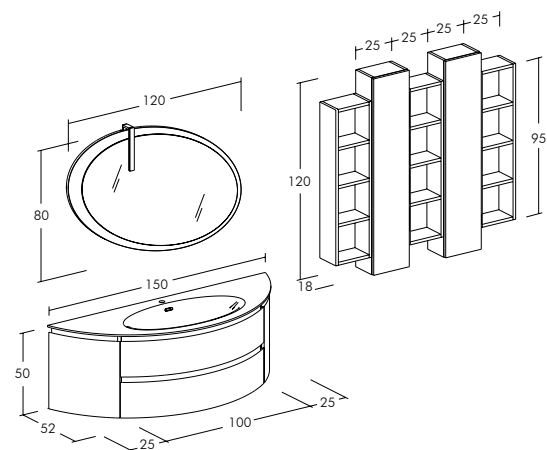

FREEDOM_F05

Bases and hanging wall units with a sand oak finish. Sand oak moulded mirror "Orbita" with "Plexy 30" led light. Glass with integrated basin top brown colour.