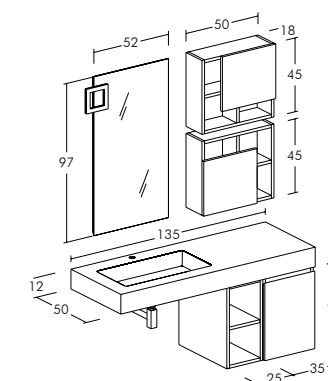

FREEDOM_F27

Bases and hanging wall units with gloss white lacquered and tobacco oak finish. Polished edge mirror with "Quadra" led light. HPL laminated Ocritech thick hollow top with integrated basin in tobacco oak finish.