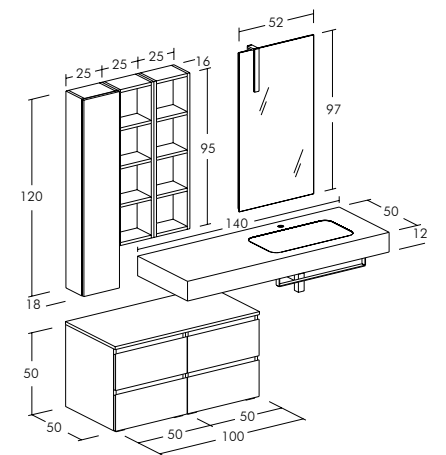

FREEDOM_F09

Bases and hanging wall units with gloss white lacquered and sand oak finish. Polished edge mirror with "Plexy 30" led light. "Stone Resin Effect" thick hollow top with integrated basin, turtledove colour.