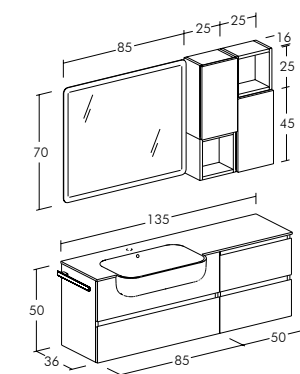

FREEDOM F15

Basi e pensili con finitura Laccato Verde Salvia e Bianco Lucido. Specchio Retroilluminato "Floppy 85". Top Politek Lucido con vasca "Maya" semincasso.

FREEDOM F15

Bases and hanging wall units with gloss sage green and white finish. Back lit mirror "Floppy 85" with led light. Gloss Politek top with "Maya" semi-recessed basin.