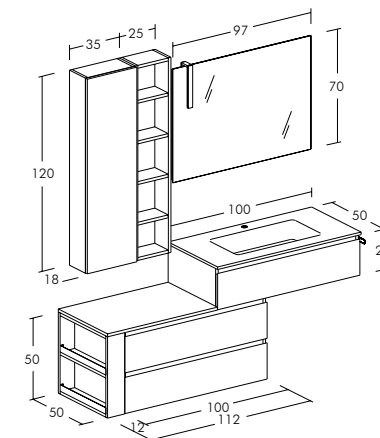

FREEDOM F29-A

Basi e pensili con finitura Laccata Bianca Opaca e Rovere Terra. Specchio filo lucido con lampada a led "Plexy 30". Top Ocritech con vasca integrata colore Tortora Opaco.

FREEDOM F29-A

Bases and hanging wall units with matte white lacquered finish and ground oak finish. Polished edge mirror with "Plexy 30" led light. Ocritech Top with integrated basin in turtledove matte colour.

FREEDOM
F29-A

I top in Ocritech sono disponibili in quattro colorazioni:
Bianco Opaco o Lucido, Avorio Opaco, Grigio Opaco e Tortora Opaco.
Ocritech tops available in four colors:
Matt or Glossy White, Matt Ivory, Matt Grey and Matt Turtledove.