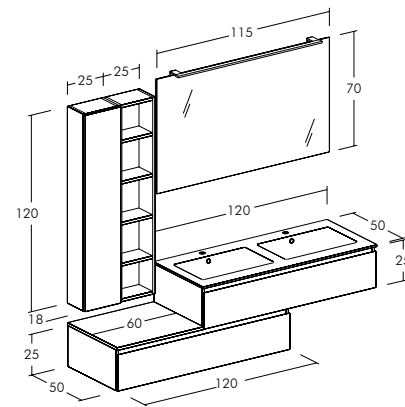

FREEDOM F37

Basi e pensili con finitura Rovere Gessato Grigio e Rovere Gessato Artico. Specchi a filo lucido con lampada a led "Line 100". Top in Ocritech Bianco Lucido con 2 vasche lavabo integrate.

FREEDOM F37

Bases and hanging wall units with grey chalk oak and arctic chalk oak finish. Polished edge mirrors with "Line 100" led light. Ocritech top with 2 integrated basins in a glossy white finish.