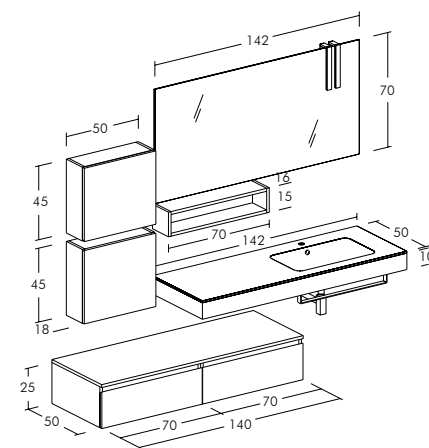

Top veletta in laminato HPL finitura Rovere Tabacco, con vasca integrata in Ocritech bianca opaca.
HPL laminated thick hollow top Oak Tobacco finish, with integrated basin in white opaque Ocritech.

FREEDOM F18

Basi e pensili con finitura Laccto Caffelatte Opaco e Rovere Tabacco. Specchio filo lucido con lampade a led "Plexy 30".

FREEDOM F18

Bases and hanging wall units with matt coffee milk lacquered and tobacco oak finish. Polished edge mirror with "Plexy 30" led lights.