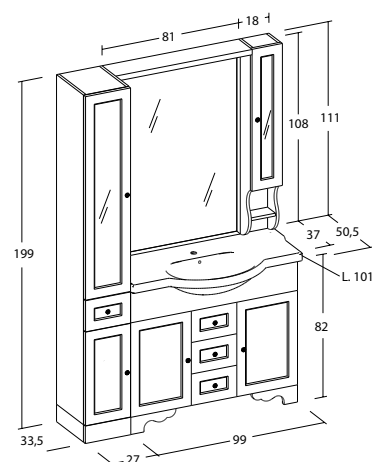

retrò | 04

PROVENZALE

RETRÒ_PROVENZALE 04
Colore Composizione: Rovere Sbiancato Patinato
Specchio con cornice legno "Slim", con pensile
Provenzale e pensilina con faretti
Top lavabo: Consolle in ceramica a filo colonna cm 101

RETRÒ_PROVENZALE 04
Composition color: White Oak Coated
Mirror with wood frame "Slim", with wall unit Provenzale
and platform room with spotlights
Washbasin top: ceramic column console cm 101