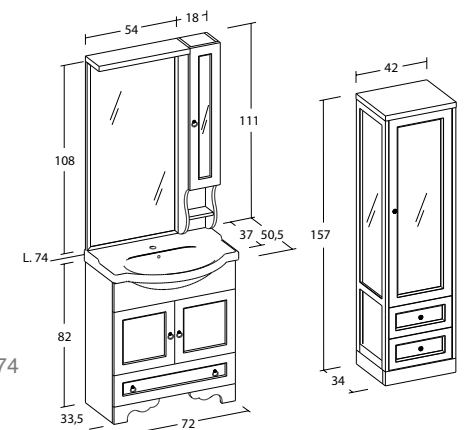

retro | 02

PROVENZALE

RETRO_PROVENZALE 02
Colore Composizione: Rovere Noce
Specchio con cornice legno "Slim", con pensile Provenzale e pensilina con faretti
Top lavabo: Consolle in ceramica non a filo cm 74
Mobile di complemento:
Vetrina 1 ante 2 cassetti, colore Rovere Noce

RETRO_PROVENZALE 02
Composition color: Walnut Oak
Mirror with wood frame "Slim", with wall unit Provenzale and platform room with spotlights
Washbasin top: non-flush ceramic console cm 74
Complementary furniture: Showcase 1 door 2 drawers, Walnut Oak color