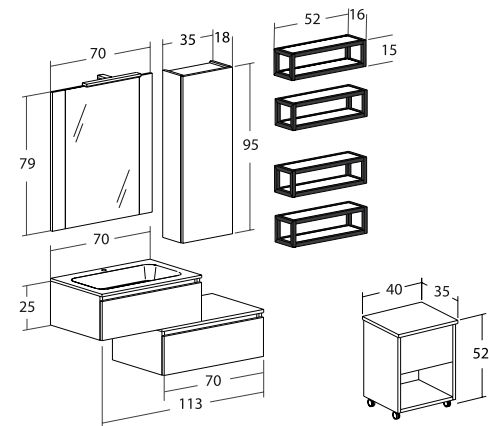

Urban Componibile | UC01

Finitura: Rovere Nodato

Tipologia Base: Basi sospese con cassettoni a chiusura assistita e pensile con anta

Specchiera: Telaio fasce legno e lampada Led

Lavabo: Top lavabo in Politek® con vasca integrata

Complementi: Mensole a giorno in Rovere Nodato con struttura metallica e sgabello contenitore con ruote

Finish: Knotted Oak

Base Type: Wall-hung cabinets with soft-closing drawers

Mirror: Mirror with wooden sides and Led lamp

Washbasin: Politek® top with integrated basin

Complements: open shelves in Knotted Oak with metal structure and storage stool with wheels