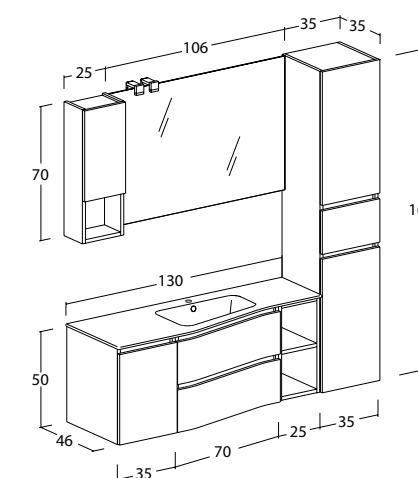

1. Ocritech® Lucido
  Glossy Ocritech®
2. Rovere Tranché Scuro
  Dark Oak Tranché
3. Rovere Tranché Bianco
  White Oak Tranché