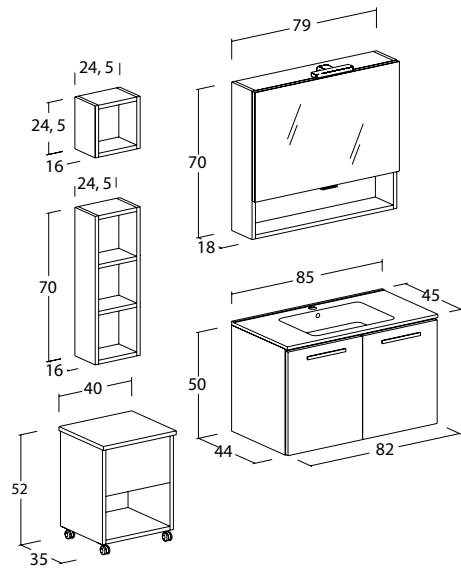

Harlem 85 cm | H13

Finitura: Rovere Tranché Bianco;
Tipologia Base: Mobile 2 ante;
Specchiera: Specchio contenitore con lampada a Led;
Lavabo: Top lavabo in ceramica con vasca integrata.

Finish: White Oak Tranché;
Base Type: 2 doors furniture;
Mirror: Mirror cabinet with Led lamp;
Washbasin: Ceramic top with integrated basin.