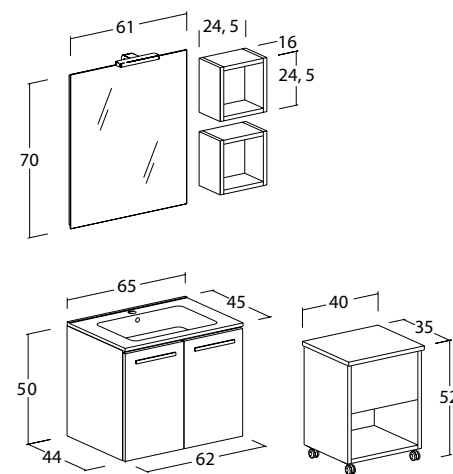

Harlem 65 cm | H1

Finitura: Rovere Tranchè Scuro;
Tipologia Base: Mobile 2 ante;
Specchiera: Specchio a filo lucido con lampada a Led;
Lavabo: Top lavabo in ceramica con vasca integrata.

Finish: Dark Oak Tranchè;
Base Type: 2 doors furniture;
Mirror: Polished edge mirror with Led lamp;
Washbasin: Ceramic top with integrated basin.