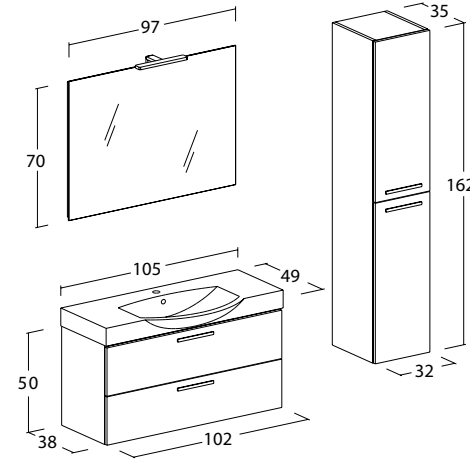

Manhattan 105 cm | M13

Finitura: Rovere Tranché Scuro;
Tipologia Base: Mobile 2 cassetti;
Specchiera: Specchio a filo lucido con lampada a Led;
Lavabo: Top lavabo in ceramica con vasca integrata.

Finish: Dark Oak Tranché;
Base Type: 2 drawers furniture;
Mirror: Polished edge mirror with Led lamp;
Washbasin: Ceramic top with integrated basin.