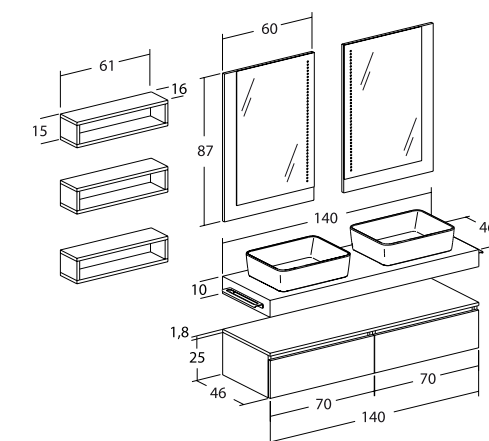

1. Rovere Nodato
  Knotted Oak
2. Laccato Bianco
  Lacquered Matt White