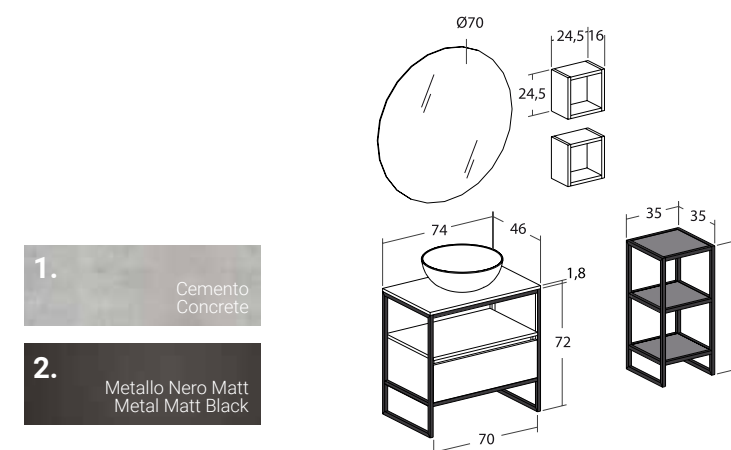

1. Cemento Concrete
2. Metallo Nero Matt Metal Matt Black

Una colonna a tre ripiani H.76, un complemento pratico e funzionale per esporre e contenere.
A column with three shelves H.76, practical and functional to display and contain.