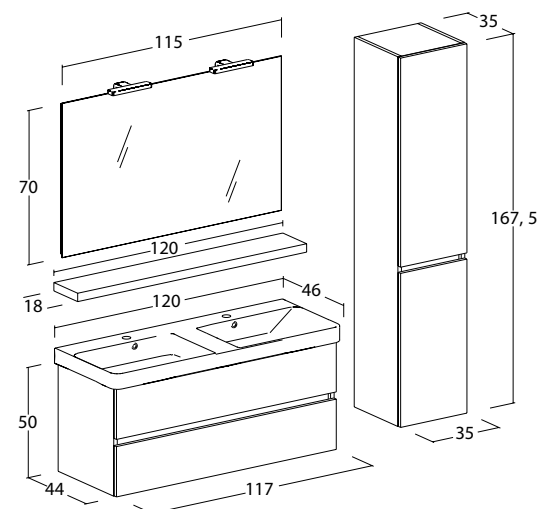

Soho 120 cm | S15

Finitura: Rovere Tranché Bianco;
Tipologia Base: Mobile 2 cassetti;
Specchiera: Specchio a filo lucido con lampada a Led;
Lavabo: Top Lavabo in ceramica con vasca integrata.

Finish: White Oak Tranché;
Base Type: 2 drawers furniture;
Mirror: Polished edge mirror with led lamp;
Washbasin: Ceramic top with integrated basin.

1. Rovere Tranché Bianco
White Oak Tranché