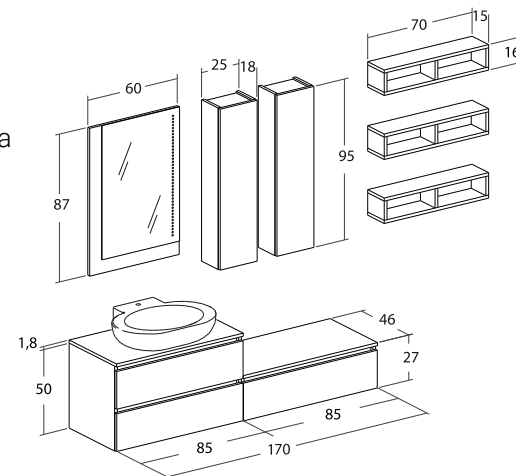

1. Rovere Tranché Scuro
Dark Oak Tranché

2. Cemento
Concrete