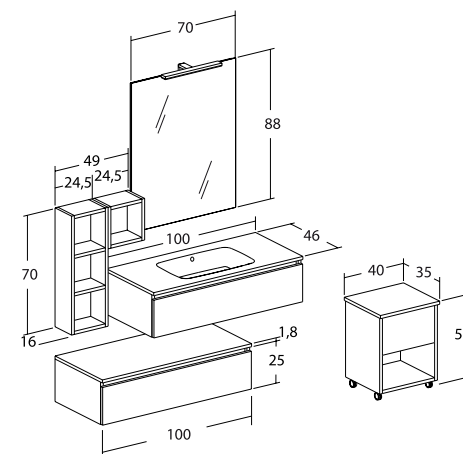

Mirror: Polished edge mirror with led lamp

Washbasin: Glass top with integrated basin – color Black

Accessories: Side towel rack in chrome finish

Complements: Open wall units and storage stool with wheels