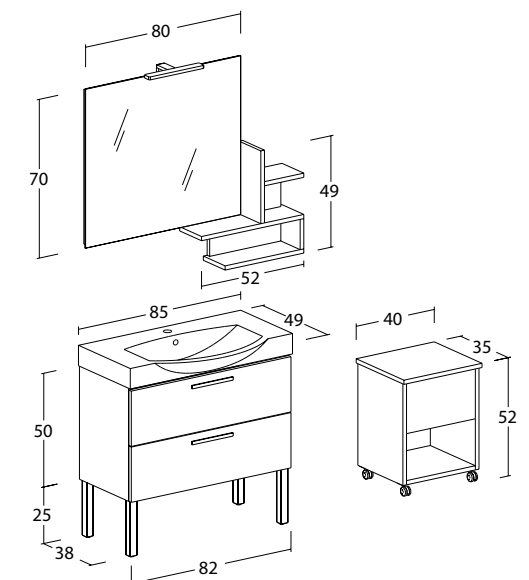

1. Rovere Tranché Bianco
White Oak Tranché