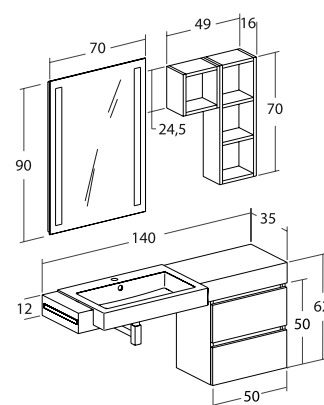

Urban Componibile | UC06

Finitura: Rovere Tranché Chiaro - Rovere Tranché Bianco
Tipologia Base: Top veletta in legno e base sospesa con cassettoni a chiusura assistita e pensili a giorno
Specchiera: Specchio retroilluminato con sabbiature
Lavabo: Lavabo a semincasso in Ocritech®
Accessori: Portasciugamano laterale in finitura cromata

Finish: Light Oak Tranché - White Oak Tranché
Base Type: Wooden veil top and wall-hung cabinet with soft closing drawers and open wall units
Mirror: Backlit mirror with sandblastings
Washbasin: Ocritech® semi-recessed washbasin
Accessories: Side towel rack in chrome finish

1. Ocritech® Lucido Glossy Ocritech®
2. Rovere Tranché Chiaro Light Oak Tranché
3. Rovere Tranché Scuro Dark Oak Tranché

Lo specchio con 2 sabbiature e retroilluminazione superiore e inferiore è personalizzabile in base ai gusti dei clienti più esigenti.

The mirror with 2 sandblastings and upper and lower backlighting can be customized according to the tastes of the most demanding customers.