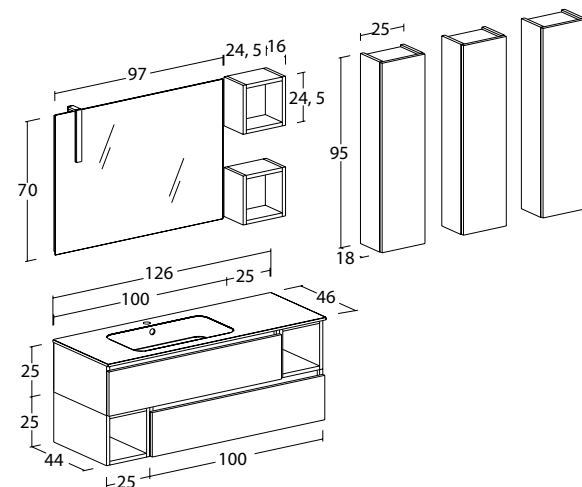

Urban Componibile | UC05

Finitura: Rovere Tranché Scuro - Rovere Tranché Bianco;
Tipologia Base: Basi Sospese con cassettoni a chiusura assistita e basi a giorno;
Specchiera: Specchio a filo lucido e lampada Led;
Lavabo: Top Lavabo in Ocritech® con vasca integrata.

Finish: Dark Oak Tranché - White Oak Tranché;
Base Type: Wall-hung cabinets with soft-closing drawers and open wall units
Mirror: Polished edge mirror with led lamp
Washbasin: Ocritech® top with integrated basin