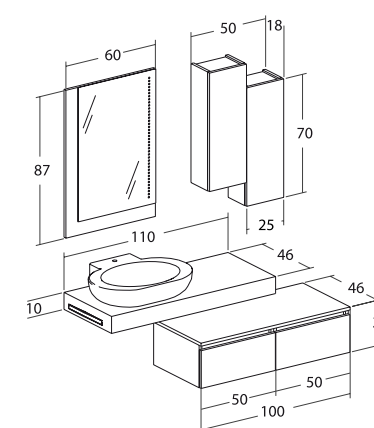

Urban Componibile | UC02

Finitura: Rovere Nodato - Cemento
Tipologia Base: Top veletta in legno e base sospesa con cassettoni con chiusura assistita
Specchiera: Specchio retroilluminato a Led "ELLE" con base in legno
Lavabo: Lavabo ad appoggio in ceramica "Nik"
Accessori: Portasciugamano laterale in finitura cromata

Finish: Knotted Oak - Concrete
Base Type: Wooden veil top and wall-hung cabinet with soft closing drawers
Mirror: "ELLE" Led backlit mirror with wooden base
Washbasin: Countertop ceramic washbasin "Nik"
Accessories: Side towel rack in chrome finish

1. Cemento
  Concrete
2. Rovere Nodato
  Knotted Oak