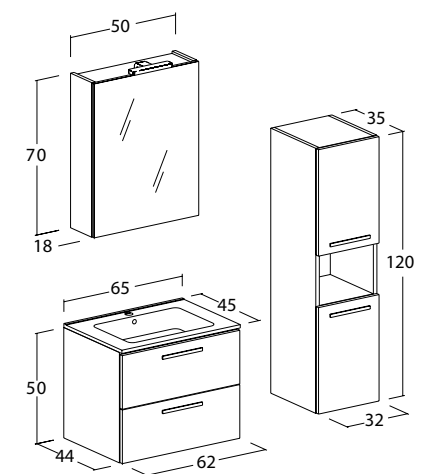

Harlem 65 cm | H2

Finitura: Rovere Tranché Chiaro, Tranché Verde Acqua;
Tipologia Base: Mobile 2 cassetti;
Specchiera: Specchio contenitore con lampada a Led;
Lavabo: Top lavabo in ceramica con vasca integrata.

1. Rovere Tranché Chiaro
Light Oak Tranché

2. Tranché Verde Acqua
Aqua Green Tranché

Finish: Light Oak Tranché, Aqua Green Tranché;
Base Type: 2 drawers furniture;
Mirror: Mirror cabinet with Led lamp;
Washbasin: Ceramic top with integrated basin.