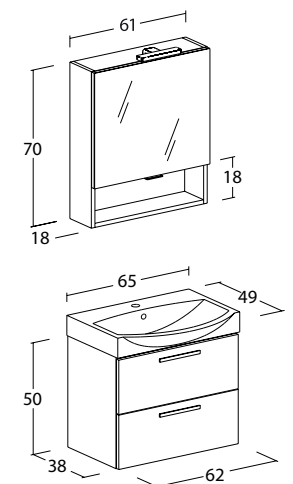

1.

Manhattan 65 cm | M2

Finitura: Rovere Tranché Scuro;
Tipologia Base: Mobile 2 cassetti;
Specchiera: Specchio Contenitore con lampada a Led;
Lavabo: Top lavabo in ceramica con vasca integrata.

Finish: Dark Oak Tranché;
Base Type: 2 drawers furniture;
Mirror: Mirror cabinet with Led lamp;
Washbasin: Ceramic top with integrated basin.

1.
Rovere Tranché Scuro
Dark Oak Tranché