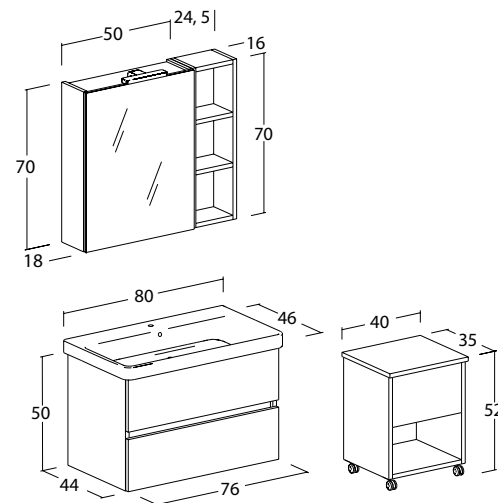

1.

Soho 80 cm | S1

Finitura: Rovere Tranché Scuro;
Tipologia Base: Mobile 2 cassetti;
Specchiera: Specchio contenitore con lampada a Led;
Lavabo: Top lavabo in ceramica con vasca integrata.

Finish: Dark Oak Tranché;
Base Type: 2 Drawers furniture;
Mirror: Mirror cabinet with led lamp;
Washbasin: Ceramic top with integrated basin.

1.
Rovere Tranché Scuro
Dark Oak Tranché