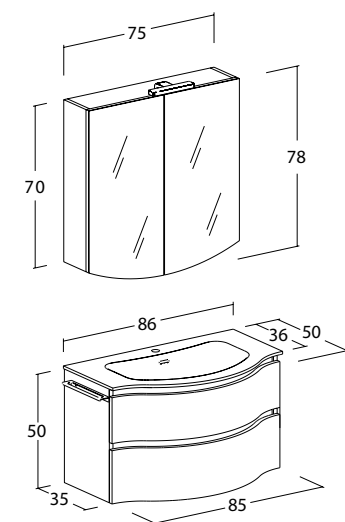

Broadway 85 cm | B2

Finitura: Tranché Blu Colomba;
Tipologia Base: Mobile curvo 2 cassetti;
Specchiera: Specchio contenitore con lampada a Led;
Lavabo: Top lavabo in Politek® con vasca integrata.

Finish: Dove Blue Tranché;
Base Type: Curved 2 drawers furniture;
Mirror: Mirror cabinet with led lamp;
Washbasin: Politek® top with integrated basin.