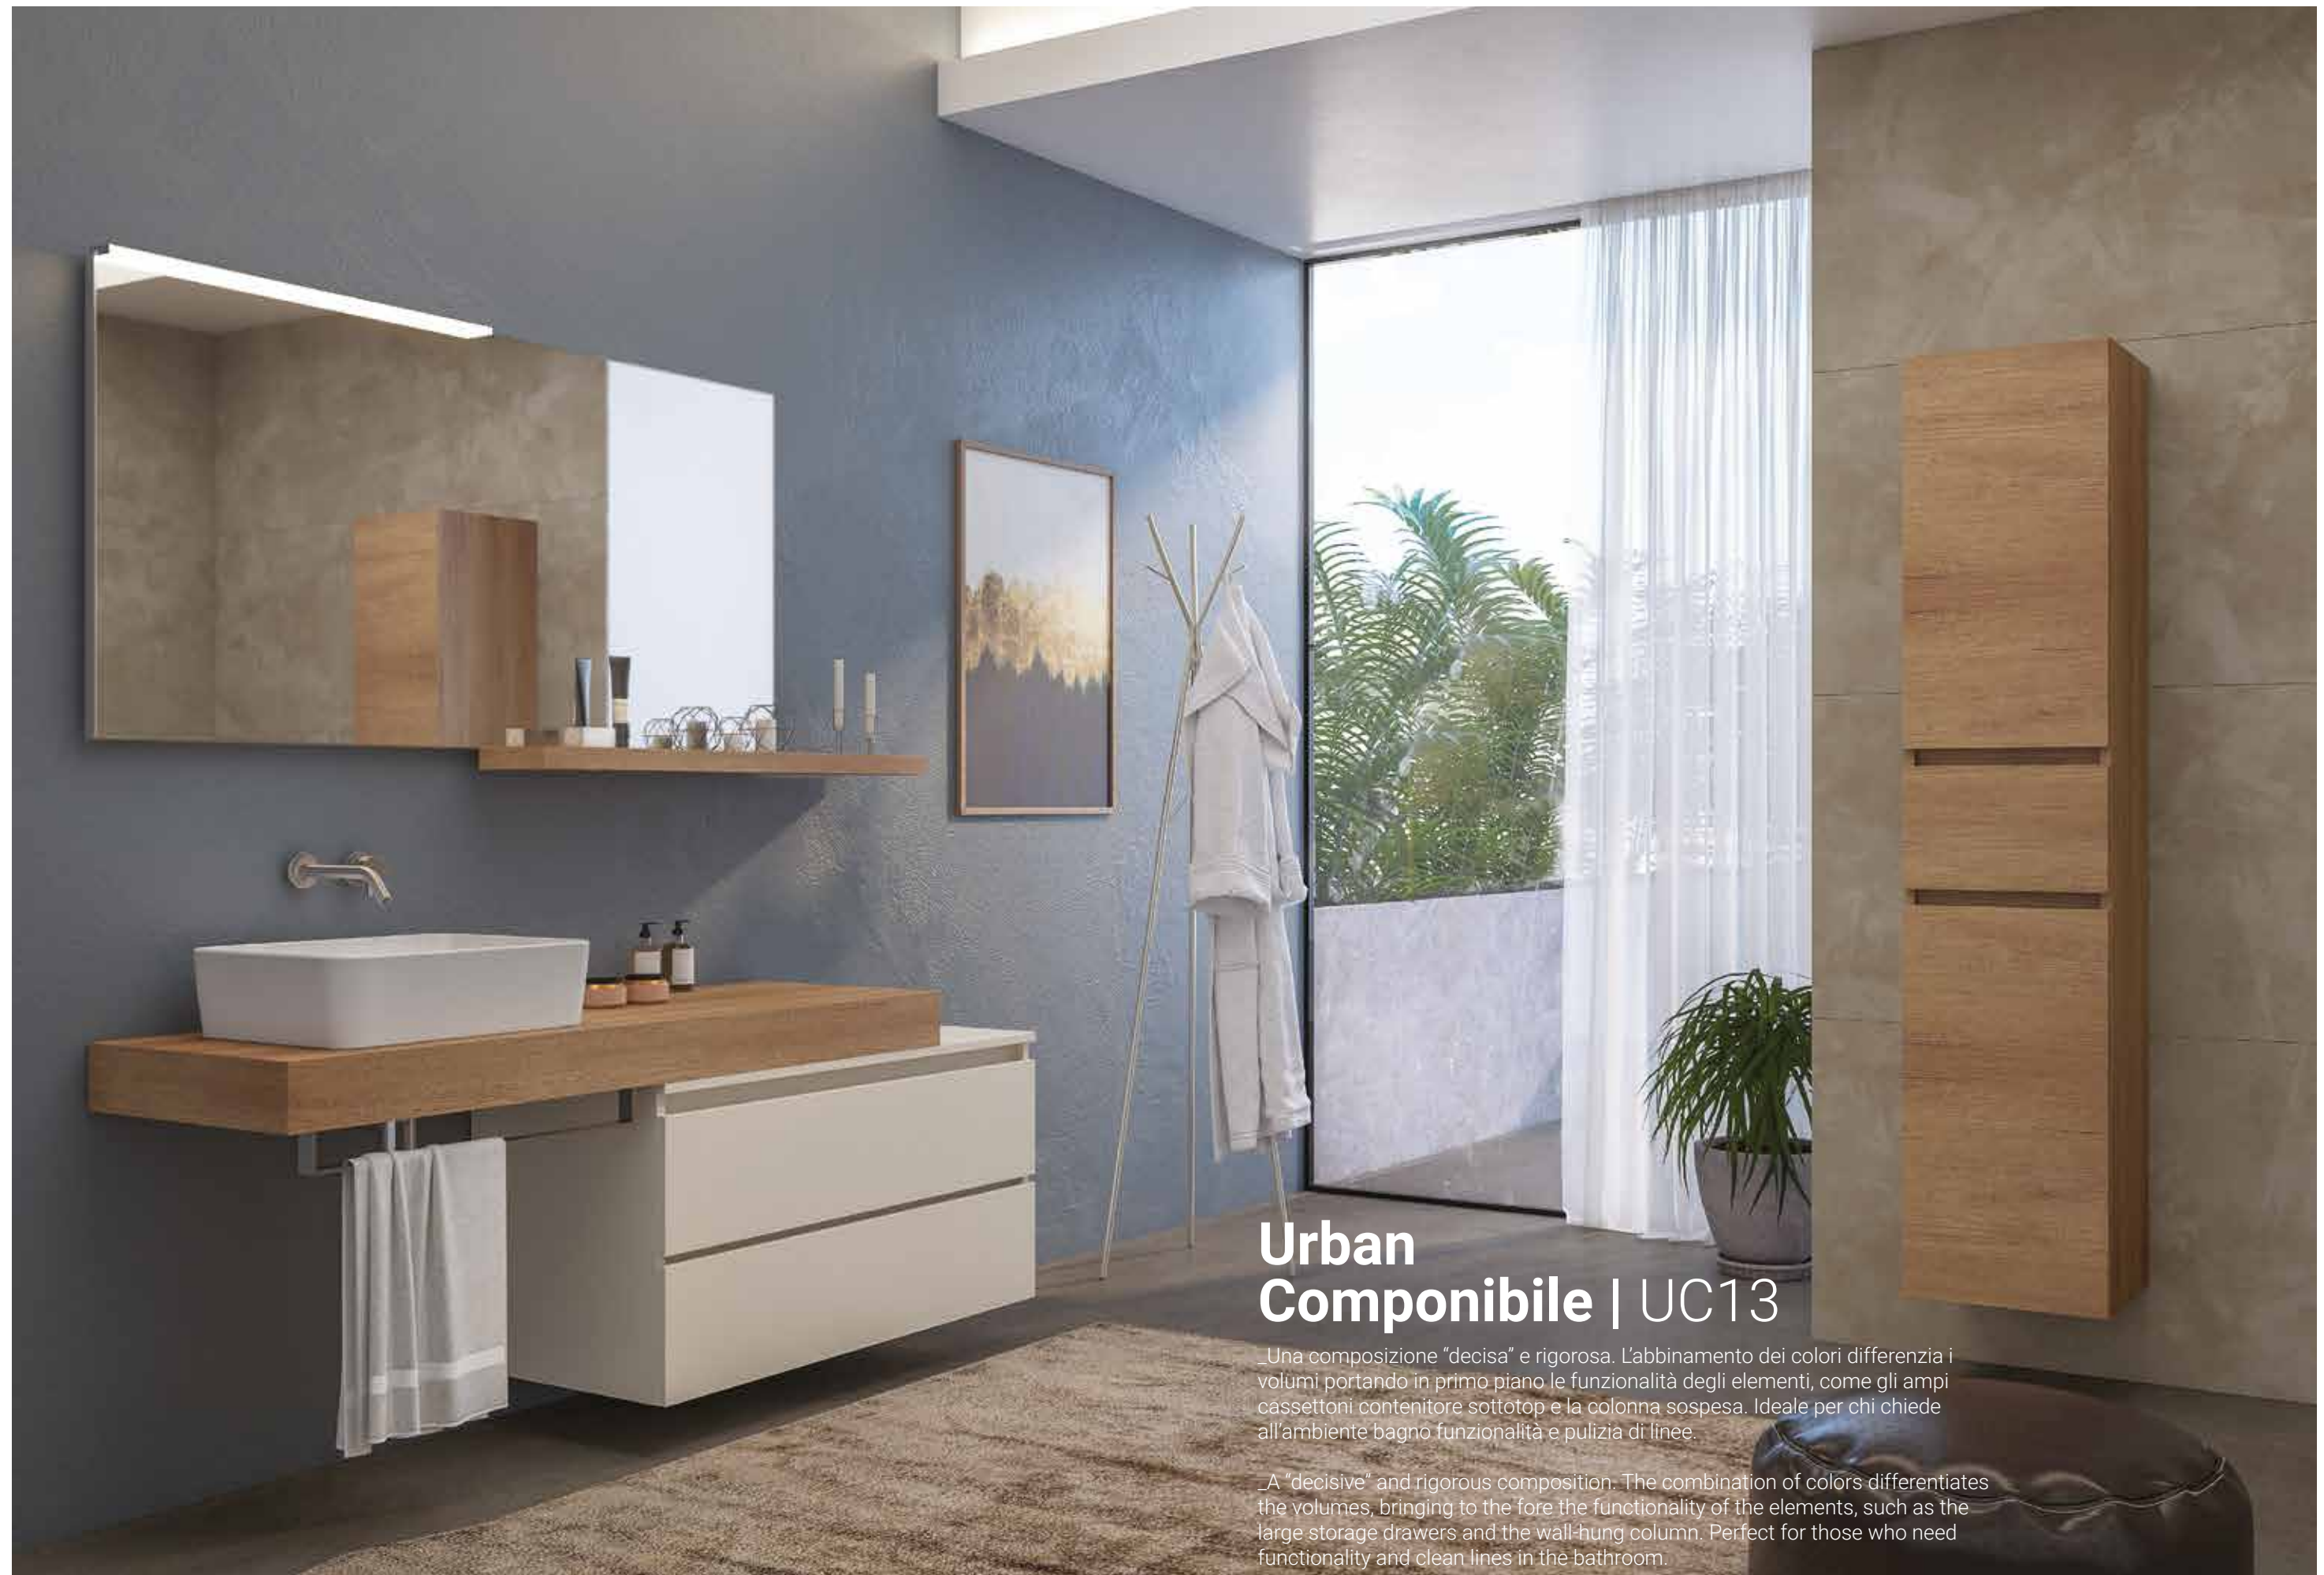

Urban Componibile | UC13

Una composizione "decisa" e rigorosa. L'abbinamento dei colori differenzia i volumi portando in primo piano le funzionalità degli elementi, come gli ampi cassettoni contenitore sottotop e la colonna sospesa. Ideale per chi chiede all'ambiente bagno funzionalità e pulizia di linee.

"A "decisive" and rigorous composition. The combination of colors differentiates the volumes, bringing to the fore the functionality of the elements, such as the large storage drawers and the wall-hung column. Perfect for those who need functionality and clean lines in the bathroom.