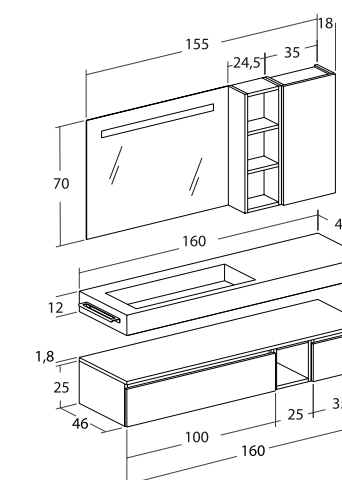

Tutto concorre a confermare la "pulizia" compositiva di questo arredo, il raffinato e inaspettato dettaglio del vano a giorno incastrato nel sottotop sospeso e la vasca "Scivolo" squadrata e integrata nel top veletta in Ocritech®, sviluppato in tutta la lunghezza della composizione.

Everything confirms the compositional "cleanliness" of this furniture, the refined and unexpected detail of the open compartment embedded in the wall-hung cabinet and the squared "Scivolo" bathtub integrated into the veil top in Ocritech®, developed along the entire length of the composition.

1. Ocritech® Opaco
  Matt Ocritech®
2. Rovere Nodato
  Knotted Oak
3. Laccato Blu Notte
  Lacquered Night Blue

Urban Componibile | UC16

Finitura: Rovere Nodato - Laccato Blu Notte
Tipologia Base: Basi sospese con cassettoni a chiusura assistita e vano vuoto, pensili a giorno e con anta
Specchiera: Specchio retroilluminato con sabbiatura
Lavabo: Top lavabo in Ocritech® con vasca integrata
Accessori: Portasciugamano laterale in finitura cromata

Finish: Knotted Oak - Lacquered Night Blue
Base Type: Wall-hung cabinets with self closing drawers and empty compartment, open and with door wall units
Mirror: Backlit mirror with sandblastings
Washbasin: Ocritech® top with integrated basin
Accessories: Side towel rack in chrome finish