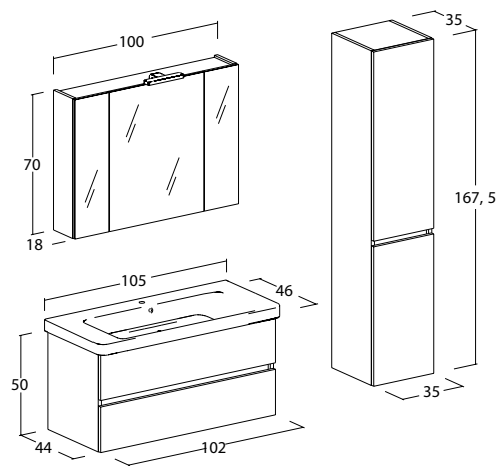

1. Rovere Tranché Chiaro
Light Oak Tranché