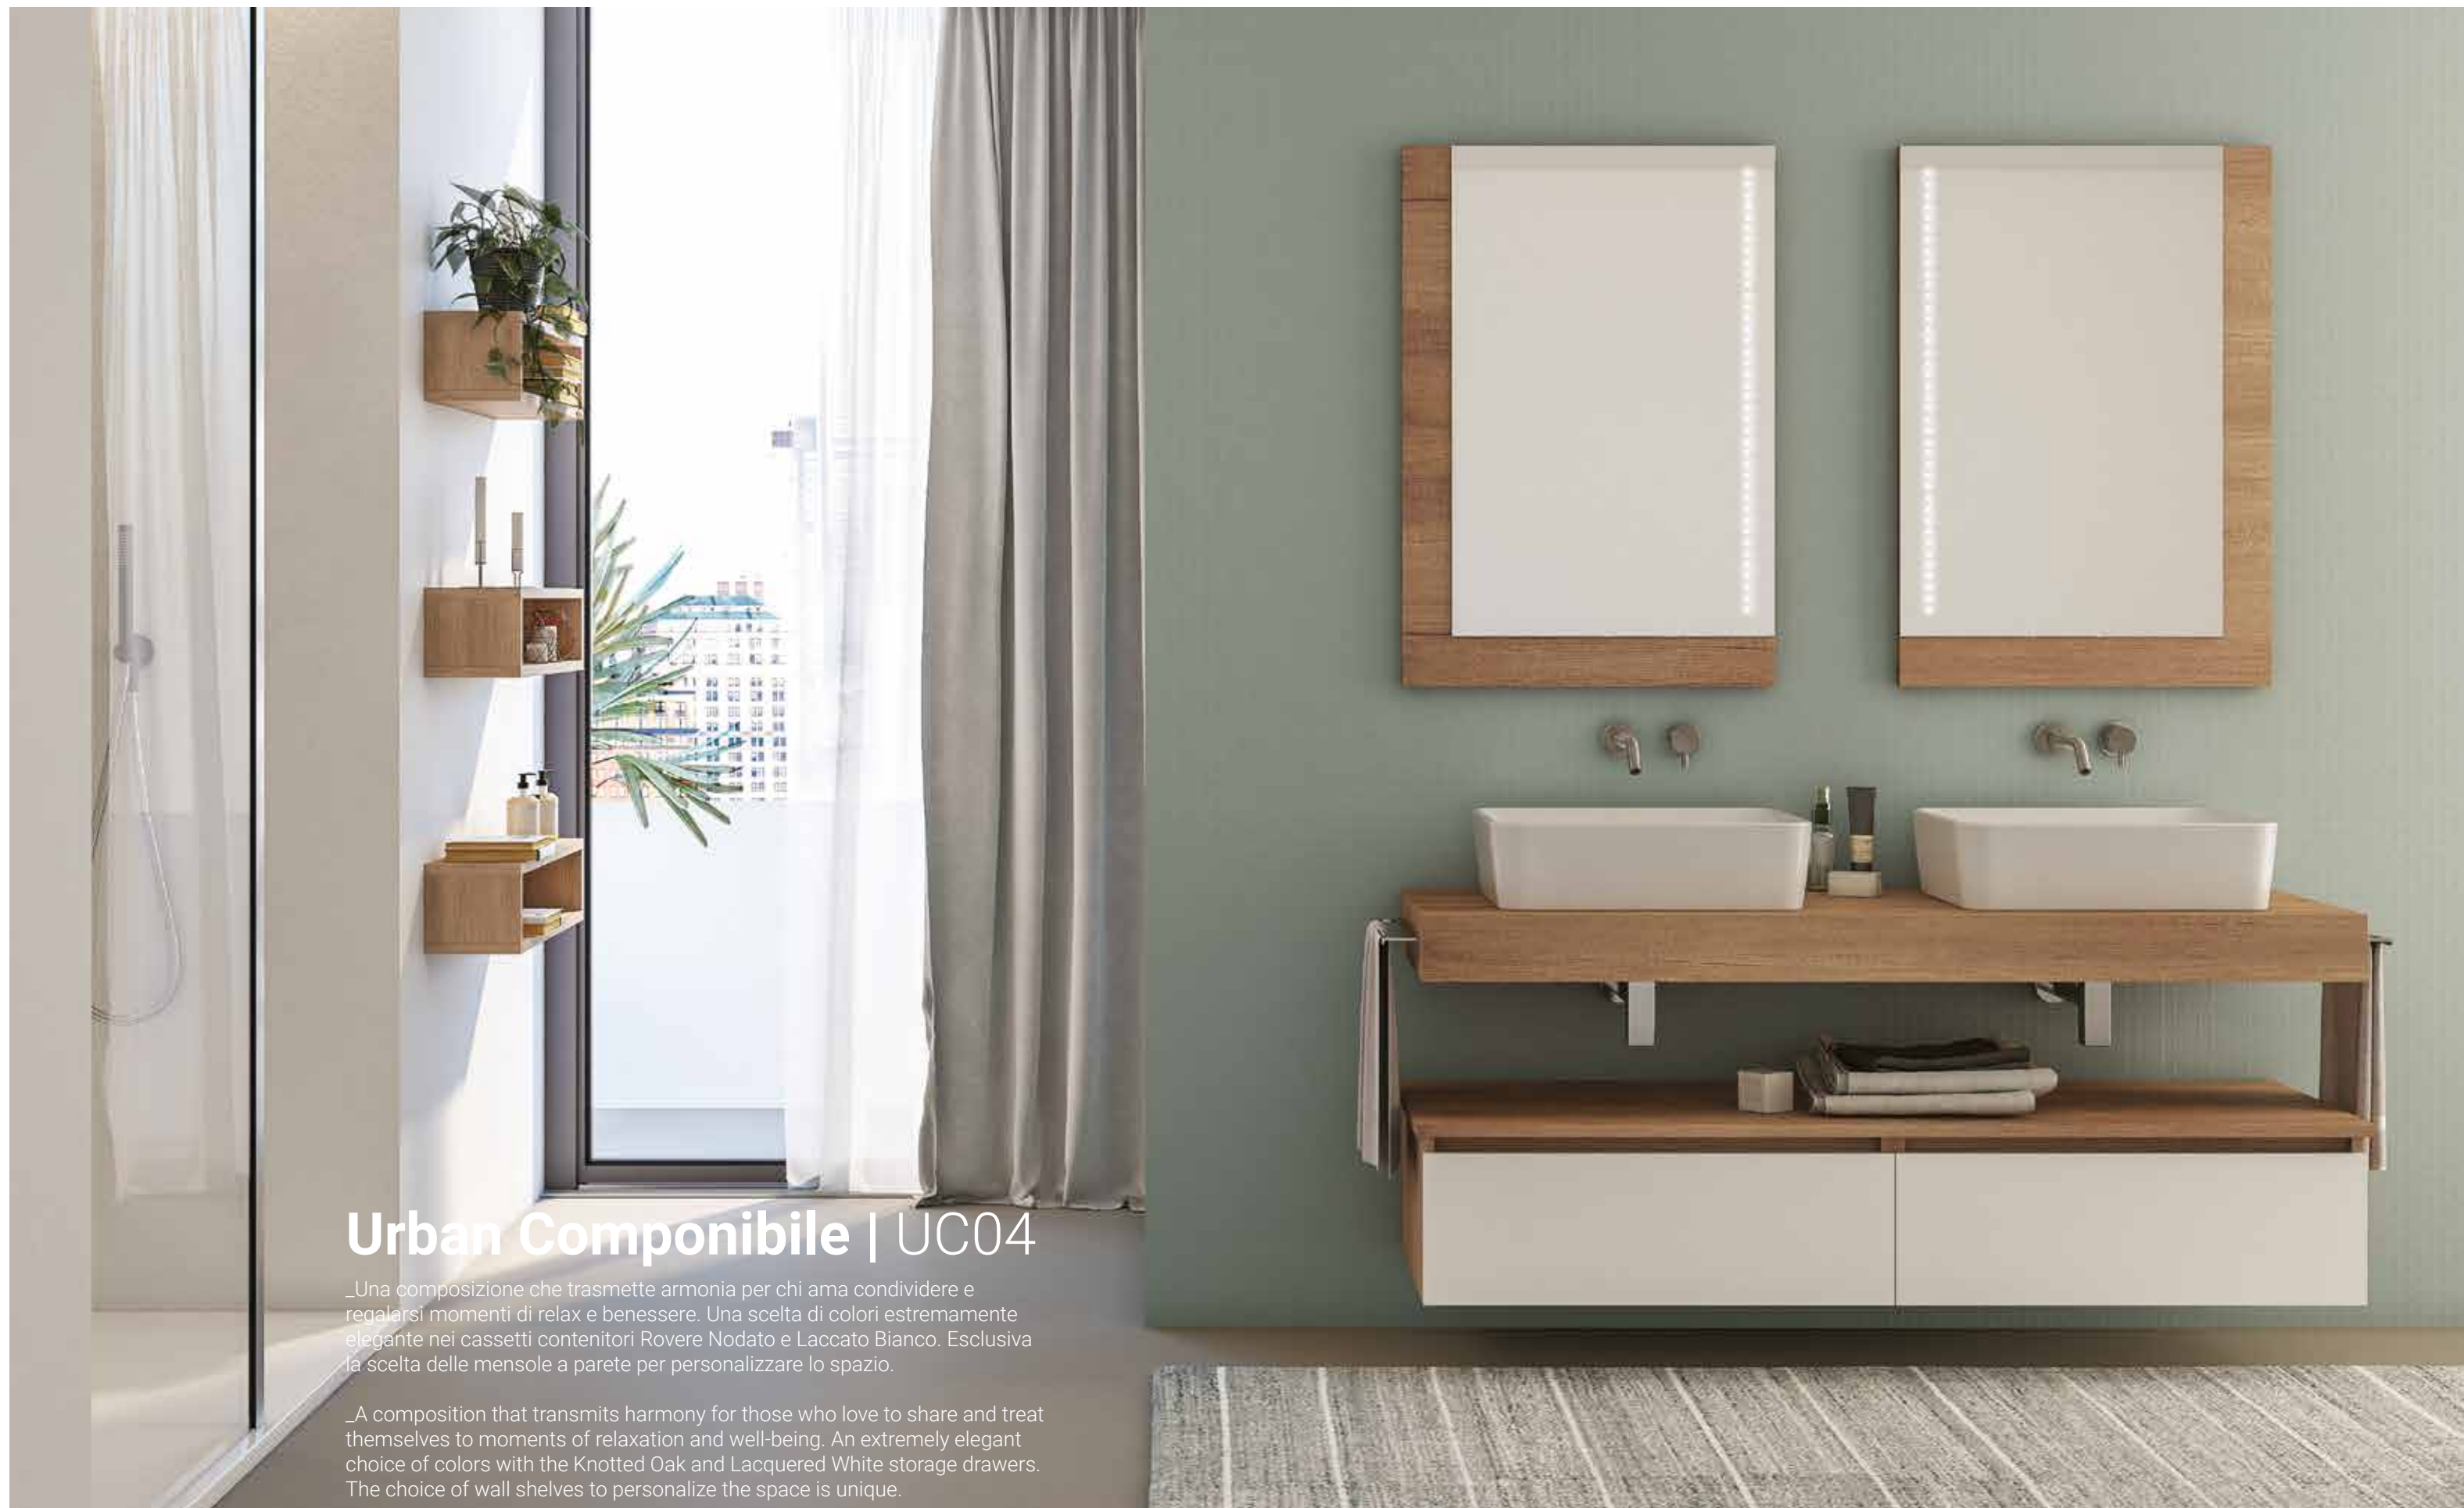

Urban Componibile | UC04

Una composizione che trasmette armonia per chi ama condividere e regalarsi momenti di relax e benessere. Una scelta di colori estremamente elegante nei cassetti contenitori Rovere Nodato e Laccato Bianco. Esclusiva la scelta delle mensole a parete per personalizzare lo spazio.

A composition that transmits harmony for those who love to share and treat themselves to moments of relaxation and well-being. An extremely elegant choice of colors with the Knotted Oak and Lacquered White storage drawers. The choice of wall shelves to personalize the space is unique.