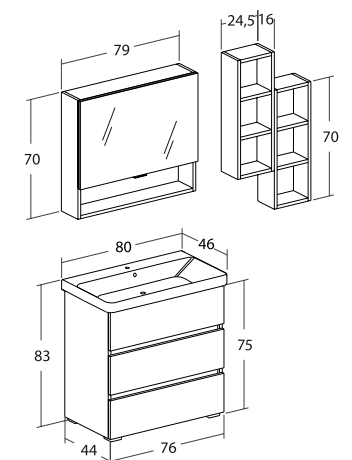

1.
Rovere Nodato
Knotted Oak