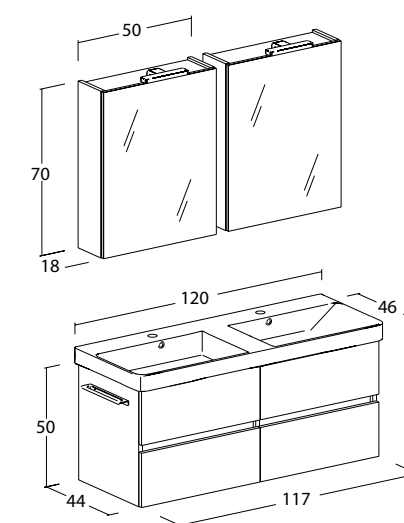

Soho 120 cm | S16

Finitura: Rovere Tranchè Scuro;
Tipologia Base: Mobile 4 Cassetti;
Specchiera: Specchi contenitori con lampade a led;
Lavabo: Top lavabo in ceramica con vasca integrata.

Finish: Dark Oak Tranchè;
Base Type: 4 drawers furniture;
Mirror: Mirrors cabinets with led lamps;
Washbasin: Ceramic top with integrated basin.