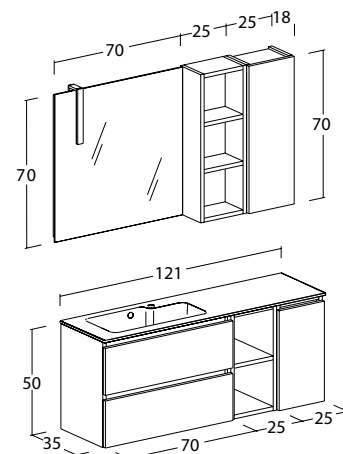

1. Ocritech® Lucido
  Glossy Ocritech®
2. Rovere Tranchè Bianco
  White Oak Tranché
3. Rovere Tranchè Chiaro
  Light Oak Tranché