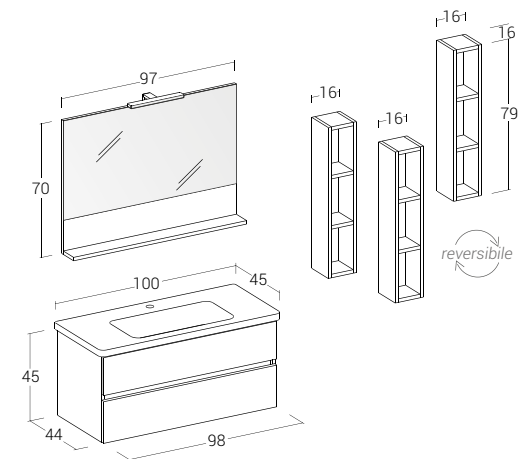

Soft 100 cm | Soft 10

Misura: L. 100 x P. 45 cm

Finitura: Eucalipto Grigio;
Tipologia Base: Base p/lav. "Soft 100" 2 cassetti;
Specchiera: Specchio "Express" con mensola;
Lavabo: Top lavabo in ceramica "Soft 100".
Mobile di complemento: Mensola a giorno 3 vani.

Finish: Eucalyptus Gray;
Unit type: Washbasin unit "Soft 100" 2 drawers;
Mirror: Mirror "Express" whit shelf;
Washbasin: "Soft 100" ceramic washbasin top.
Furniture complement: Shelf with 3 open storage.