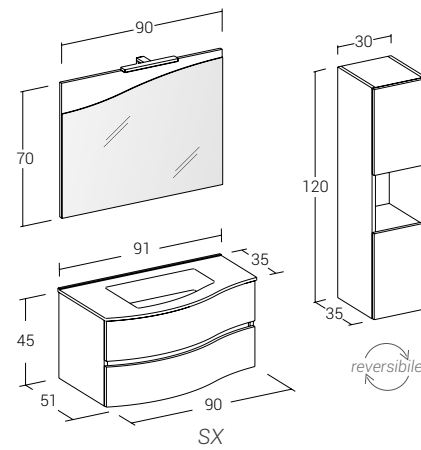

Misura: L.91 x P.51 cm

Finitura: Olmo Terra;
Tipologia Base: Base p/lav. "Flex 90" 2 cassetti curvi;
Specchiera: Specchio sagomato "Flex" con lampada a led;
Lavabo: Top lavabo in resina "Flex 91".
Mobile di complemento:
Colonna 2 ante 1 vano a giorno.

Finish: Elm Ground;
Unit type: Washbasin unit "Flex 90" 2 curved drawers;
Mirror: Shaped mirror "Flex" with leds lamp;
Washbasin: "Flex 91" resin washbasin top.
Furniture complement:
Column 2 doors 1 open compartment.