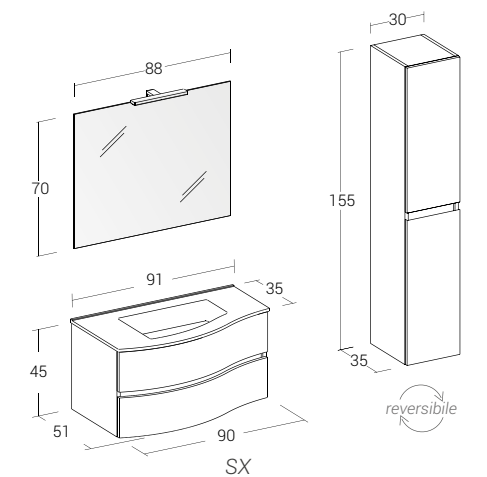

Flex 91 cm | Flex 04

Misura: L.91 x P.51 cm

Finitura: Bianco Larix;
Tipologia Base: Base p/lav. "Flex 90" 2 cassetti curvi;
Specchiera: Specchio a filo lucido con lampada a led;
Lavabo: Top lavabo in resina "Flex 91".
Mobile di complemento: Colonna 2 ante.

Finish: White Larix;
Unit type: Washbasin unit "Flex 90" 2 curved drawers;
Mirror: Polished edge mirror with leds lamp;
Washbasin: "Flex 91" resin washbasin top.
Furniture complement: Column 2 doors.