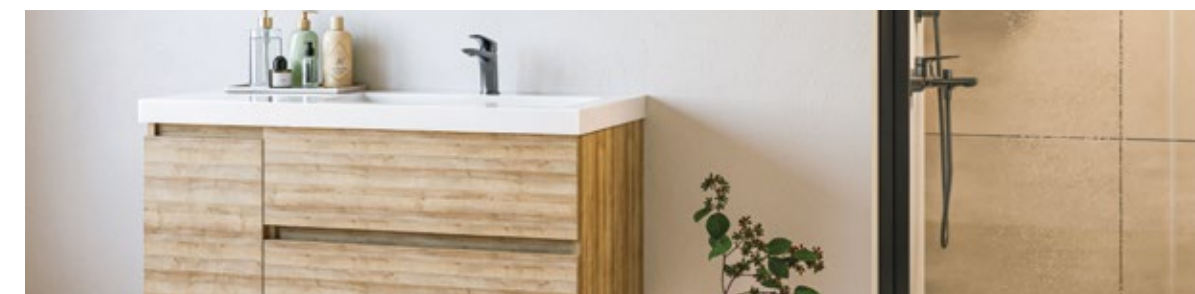

FLEX 91
pag.36

LINE 100
pag.26