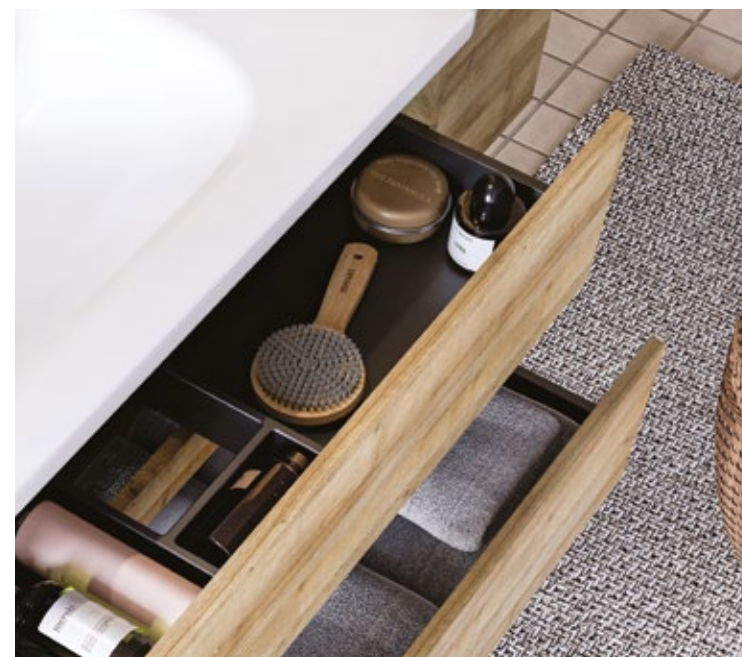

DETTAGLI & QUALITÀ

DETAILS & QUALITY

NB. Le immagini delle finiture sono indicative, per la reale tonalità rifarsi alla campionatura colori
NB. The images of the finishes are indicative, for the real shade refer to the colour samples